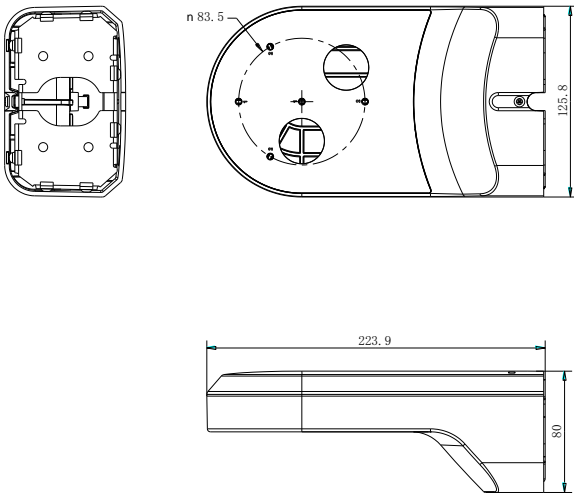

## DS-1294ZJ

Wall Mount Bracket for  
PTZ Camera

### Dimension:

### Parameter:

Model	DS-1294ZJ
Parameters	Wall Mount Bracket for PTZ Camera
Appearance	Hik White
Material	Toughened Plastic
Dimension	230×80×130mm
Weight	450g