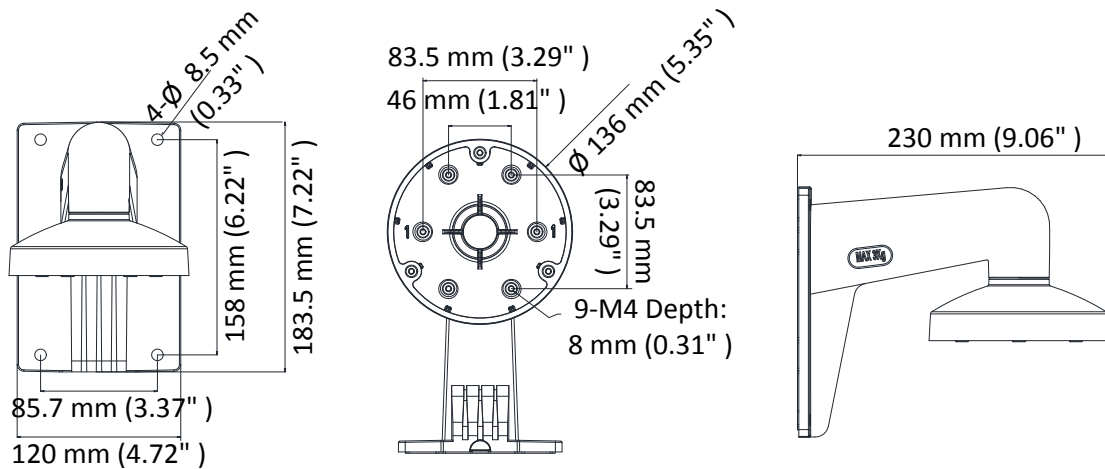

DS-1473ZJ-135

Wall Mount

Feature

- Aluminum alloy with surface spray treatment
- The cable hole design facilitates the cable routing
- The cap design facilitates the installation

Dimension

Available Model

DS-1473ZJ-135

Parameter

Model	DS-1473ZJ-135
Parameters	Wall Mount
Appearance	Hikvision White
Material	Aluminum Alloy
Dimension	\varnothing 136 mm \times 183.5 mm \times 230 mm (5.35" \times 7.22" \times 9.06")
Weight	704 g (1.55 lb.)

Note

- The mount should be installed on the flat wall.
- The waterproof rubber is necessary for the outdoor application.
- The pole must be capable of supporting at least 3 times as much as the total weight of the camera, and the mount.
- The mount's maximum load capacity is 3 kg (6.6 lb.).