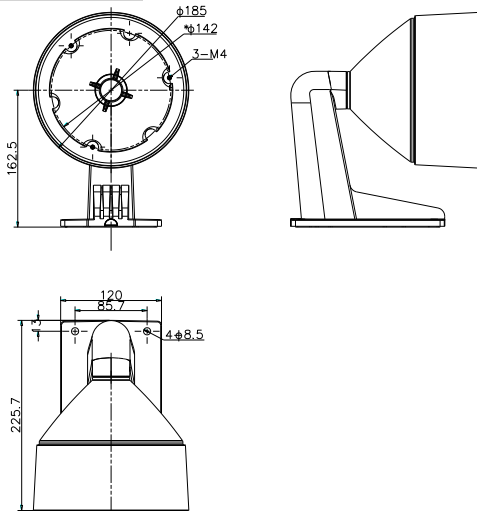

## DS-1273ZJ-DM26

Wall Mount Bracket for  
Dome Camera

### Dimension:

### Parameter:

Model	DS-1273ZJ-DM26
Parameters	Wall Mount Bracket for Dome Camera
Appearance	Hikvision White
Material	Aluminum Alloy
Dimension	255×225.7×185mm
Weight	1550g