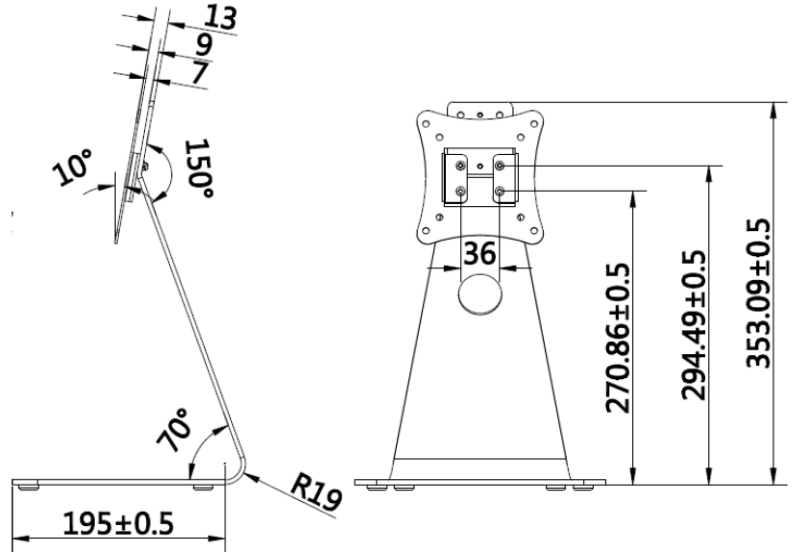

DS-DM0701BL

Desk Stand for DS-K1T671TM-3XF Temperature Screening Terminal

Dimensions

- Solid Steel Structure
- Cold-Rolled Steel Plate (SPCC)
- Quick and Easy Installation

Specifications

DS-DM0701BL	
Color	Black and silver
Material	Cold-rolled steel plate (SPCC)
Dimensions (L x W x D)	7.6" x 14.3" x 7.7" (193 mm x 353.5 mm x 195.5 mm)
Net Weight	4.85 ± 1.1 lbs (2.2 ± 0.5 kg)
Gross Weight	5.51 ± 1.1 lbs (2.5 ± 0.5 kg)