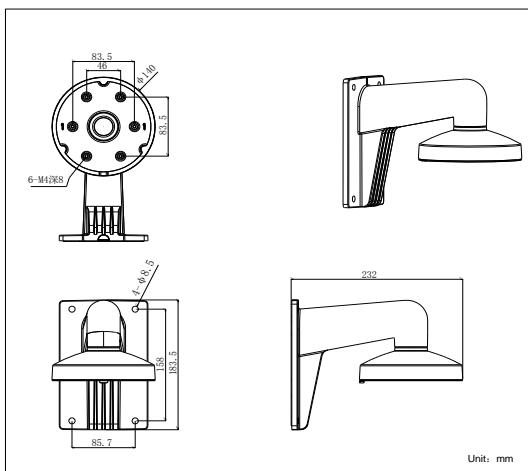

DS-1273ZJ-140

DS-2CC51xxP(N) Wall Mounting Bracket for Dome Camera

Features:

- Aluminum alloy material with surface spray treatment
- The outlet hole makes the feature looks better
- Better water proof design
- Convenient installation coordinating with lower bowl

Dimension:

Order Model:

DS-1273ZJ-140

Parameter:

Model	DS-1273ZJ-140
Parameters	DS-2CC51xxP(N) Wall Mounting Bracket for Dome Camera
Appearance	Hikvision White
Range of Application	Suitable for DS-2CC51xxP(N) dome camera wall mounting
Material	Aluminum Alloy
Dimension	Φ 140×182×120mm
Weight	703g

Notice:

- The bracket is for DS-2CC51xxP(N)-VF dome camera
- Pay attention to the color matching when select bracket
- The bracket should be installed on flat wall
- The wall must be capable of supporting over 3 times as much as the total weight of the camera and the mount
- The maximum load capacity of the bracket is 4.5KG