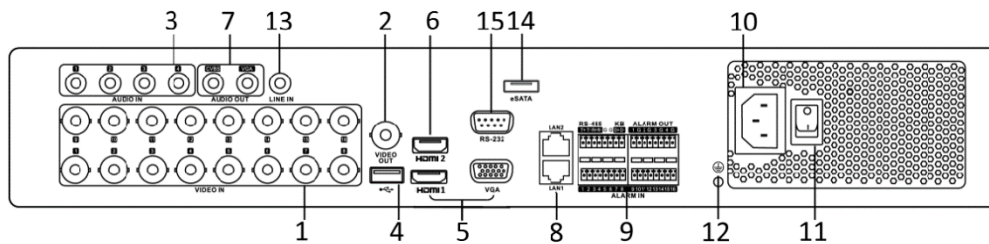

Physical Interfaces

Index	Description	Index	Description
1	VIDEO IN	9	RS-485 Serial Interface, Keyboard Interface, ALARM IN and ALARM OUT
2	VIDEO OUT	10	100 to 240 VAC Power Input
3	AUDIO IN of RCA Connector	11	Power Switch
4	USB Interface	12	GND
5	HDMI 1/VGA Interface	13	LINE IN
6	HDMI 2 Interface	14	eSATA Interface
7	CVBS AUDIO OUT	15	RS-232 Serial Interface
8	LAN Network Interfaces		

Distributed by

Available Models

IDS-7316HUHI-K4/16S

HIKVISION®

Headquarters

No.555 Qianmo Road, Binjiang District,
Hangzhou 310051, China
T +86-571-8807-5998
overseasbusiness@hikvision.com

Hikvision USA
T +1-909-895-0400
sales.usa@hikvision.com

Hikvision Australia
T +61-2-8599-4233
salesau@hikvision.com

Hikvision India
T +91-22-28469900
sales@pramahikvision.com

Hikvision Canada
T +1-866-200-6690
sales.canada@hikvision.com

Hikvision Thailand
T +662-275-9949
sales.thailand@hikvision.com

Hikvision Europe
T +31-23-5542770
sales.eu@hikvision.com

Hikvision Italy
T +39-0438-6902
info.it@hikvision.com

Hikvision Brazil
T +55 11 3318-0050
Latam.support@hikvision.com

Hikvision Turkey
T +90 (216)521 7070- 7074
sales.tr@hikvision.com

Hikvision Malaysia
T +601-7652-2413
sales.my@hikvision.com

Hikvision UK & Ireland
T +01628-902140
sales.uk@hikvision.com

Hikvision South Africa
Tel: +27 (10) 0351172
sale.africa@hikvision.com

Hikvision France
T +33(0)1-85-330-450
info.fr@hikvision.com

Hikvision Kazakhstan
T +7-727-9730667
nikia.panfilov@hikvision.ru

Hikvision Vietnam
T +84-974270888
sales.vt@hikvision.com

Hikvision UAE
T +971-4-4432090
salesme@hikvision.com

Hikvision Singapore
T +65-6684-4718
sg@hikvision.com

Hikvision Spain
T +34-91-737-16-55
info.es@hikvision.com

Hikvision Tashkent
T +99-87-1238-9438
uzb@hikvision.ru

Hikvision Hong Kong
T +852-2151-1761
info.hk@hikvision.com

Hikvision Russia
T +7-495-669-67-99
saleru@hikvision.com

Hikvision Korea
T +82-(0)31-731-8817
sales.korea@hikvision.com

Hikvision Poland
T +48-22-460-01-50
info.pl@hikvision.com

Hikvision Indonesia
T +62-21-2933759
Sales.Indonesia@hikvision.com

Hikvision Colombia
sales.colombia@hikvision.com