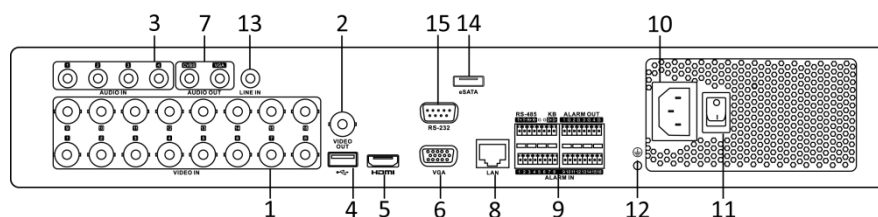

Physical Interfaces

The rear panel of DS-7304/7308HQHI-SH provides 4/8 video input interfaces.

Index	Description	Index	Description
1	VIDEO IN	9	RS-485 Serial Interface, Keyboard Interface, ALARM IN and ALARM OUT
2	VIDEO OUT	10	100 to 240 VAC Power Input
3	AUDIO IN, RCA Connector	11	Power Switch
4	USB Interface	12	GND
5	HDMI Interface	13	LINE IN
6	VGA Interface	14	eSATA Interface
7	CVBS AUDIO OUT and VGA AUDIO OUT	15	RS-232 Serial Interface
8	LAN Network Interface