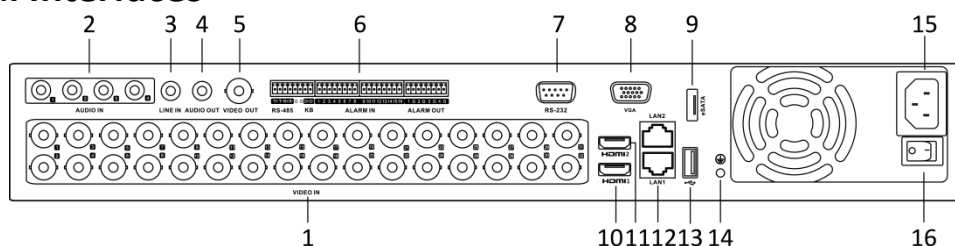

Physical Interfaces

NOTE

The rear panel of DS-7324HUHI-K4 provides 24 video input interfaces.

Index	Description	Index	Description
1	VIDEO IN	9	eSATA Interface
2	AUDIO IN, RCA Connector	10	HDMI1 Interface
3	LINE IN	11	HDMI2 Interface
4	AUDIO OUT	12	LAN1 and LAN2 Network Interfaces
5	VIDEO OUT	13	USB Interface
6	RS-485 Serial Interface, Keyboard Interface, ALARM IN and ALARM OUT	14	GND
7	RS-232 Serial Interface	15	100 to 240 VAC Power Input
8	VGA Interface	16	Power Switch