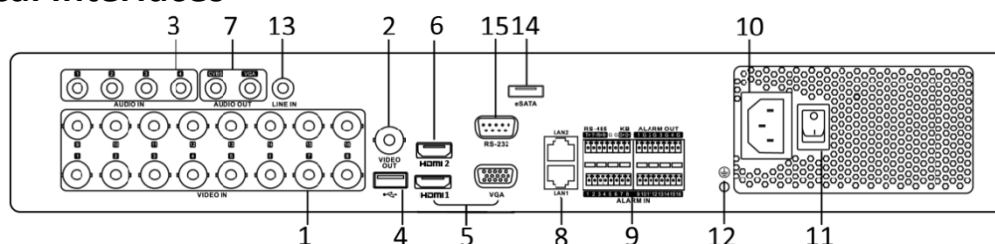

Physical Interfaces

NOTE

The rear panel of DS-7304/7308HUHI-K4 provides 4/8 video input interfaces.

Index	Description	Index	Description
1	VIDEO IN	9	RS-485 Serial Interface, Keyboard Interface, ALARM IN and ALARM OUT
2	VIDEO OUT	10	100 to 240 VAC Power Input
3	AUDIO IN, RCA Connector	11	Power Switch
4	USB Interface	12	GND
5	HDMI1/VGA Interface	13	LINE IN
6	HDMI2 Interface	14	eSATA Interface
7	CVBS AUDIO OUT and VGA AUDIO OUT	15	RS-232 Serial Interface
8	LAN1 and LAN2 Network Interfaces