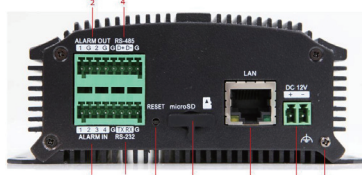

# DS-6701/6704/6708/6716HFI/HWI(-SATA)

## Video Encoder

DS-6701HFI/HWI

1. Alarm in/Alarm out
2. LAN
3. 12 VDC
4. GND

DS-6704HFI/HWI

1. Alarm in
2. Alarm out
3. RS-232 interface
4. RS-485 interface
5. Reset
6. MicroSD
7. LAN
8. 12 VDC
9. GND

DS-6708HFI/HWI(-SATA)

### Key features

- H.264/MPEG4/MPEG2/MJPEG encoding standards supported
- Support encoding video at up to 4CIF resolution for DS-6700HFI (-SATA) and up to WD1 resolution for DS-6700HWI (-SATA)
- One independent PoE network interfaces for DS-6701/6704HFI/HWI models;
- Connectable with network HDD in NAS, IPSAN mode
- Support multiple network protocols, including IPv4/v6, HTTP, HTTPS, QoS layer3 DiffServ, FTP, SMTP, Bonjour, UPnP, SNMPv1/v2c/v3, OnVIF, PSIA, SOCKSv4/v5, etc.;
- Multiple PTZ protocols