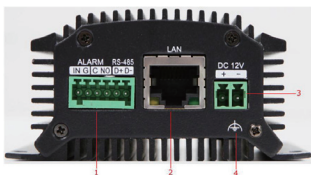

# DS-6701/6704/6708/6716HFI/HWI(-SATA)

## Video Encoder

DS-6701HFI/HWI

1. Alarm in/Alarm out
2. LAN
3. 12 VDC
4. GND

DS-6704HFI/HWI

1. Alarm in
2. Alarm out
3. RS-232 interface
4. RS-485 interface
5. Reset
6. MicroSD
7. LAN
8. 12 VDC
9. GND

DS-6708HFI/HWI(-SATA)

1. Video in
2. Line in
3. Audio out
4. Audio in
5. LAN
6. Reset
7. RS-232, RS-485 interface
8. Alarm in
9. Alarm out
10. 12 VDC
11. GND