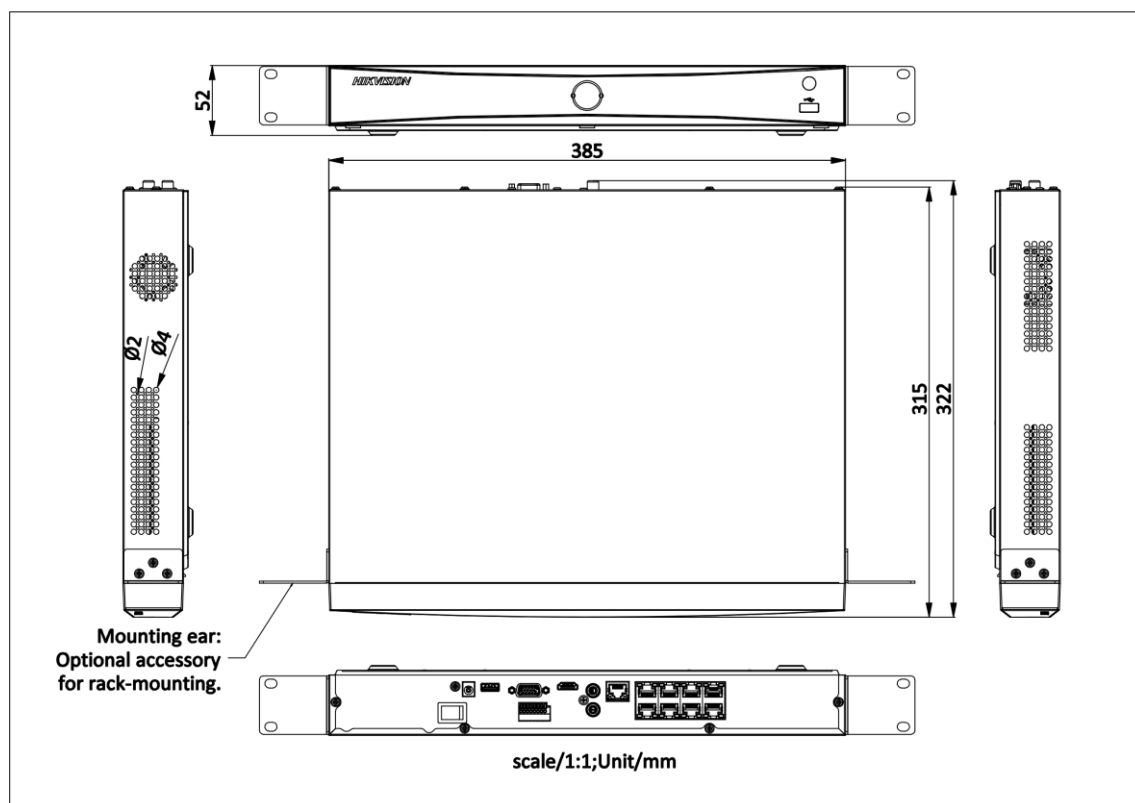

<b>PoE</b>	
Interface	8, RJ-45 10/100 Mbps self-adaptive Ethernet interface
Power	≤ 80 W
Standard	IEEE 802.3af/at
<b>Auxiliary Interface</b>	
SATA	2 SATA interfaces
Capacity	Up to 10 TB capacity for each HDD
USB Interface	Front panel: 1 × USB 2.0; Rear panel: 1 × USB 2.0
Alarm In/Out	4/1
<b>General</b>	
Power Supply	48 VDC, 2.5 A
Consumption	≤ 15 W (without HDD and PoE off)
Working Temperature	-10 °C to 55 °C (14 °F to 131 °F)
Working Humidity	10% to 90%
Dimension (W × D × H)	385 mm × 315 mm × 52 mm (15.2"× 12.4" × 2.0")
Weight	≤ 3 kg (without HDD, 6.6 lb.)
<b>Certification</b>	
FCC	Part 15 Subpart B, ANSI C63.4-2014
CE	EN 55032: 2015, EN 61000-3-2, EN 61000-3-3, EN 50130-4, EN 55035: 2017

## Dimension