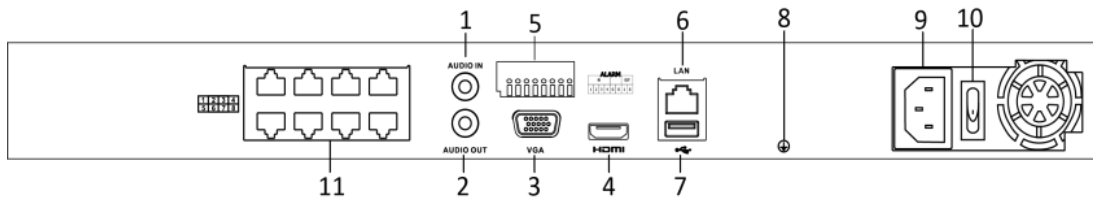

Physical Interfaces

The DS-7616NI-K2/16P and DS-7632NI-K2/16P provide 16 network Interfaces with PoE function.

Index	Description	Index	Description
1	AUDIO IN	7	USB 3.0 Interface.
2	AUDIO OUT	8	GND
3	VGA Interface	9	100 to 240 VAC power supply
4	HDMI Interface	10	Power Switch
5	Controller Port, Alarm In/Alarm Out	11	Network Interfaces with PoE function
6	LAN Network Interface