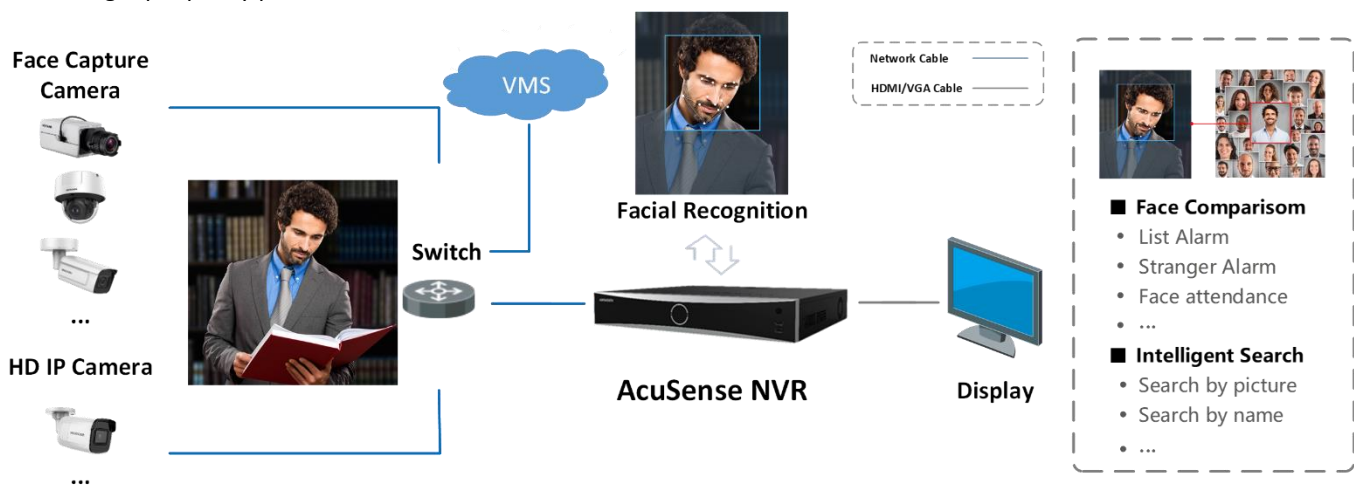

Network & Ethernet Access

- 16 independent PoE network interfaces
- 1 self-adaptive 10/100/1000 Mbps Ethernet interface
- Hik-Connect & DDNS (Dynamic Domain Name System) for easy network management
- Smooth streaming technology
- Support web access without plug-in

Typical Application

Facial Recognition and Face Picture Comparison

Modeling and analyzing face pictures captured by cameras. Realize blacklist alarm and stranger alarm via face picture library. Search target people by picture and name features.