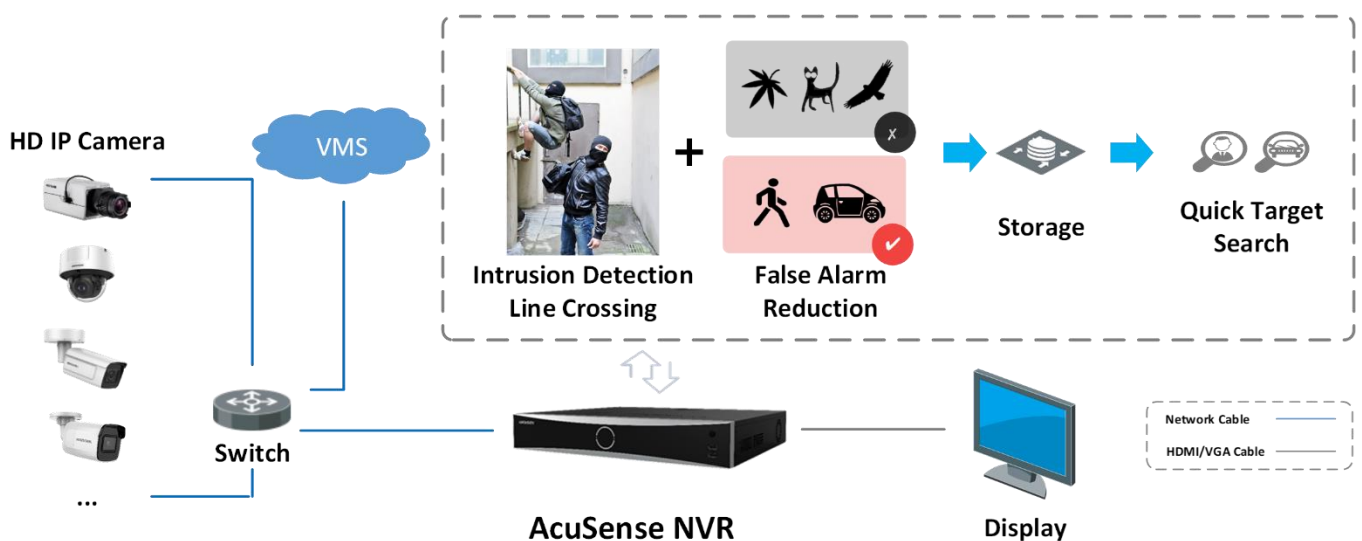

## Network & Ethernet Access

- 16 independent PoE network interfaces
- 1 self-adaptive 10/100/1000 Mbps Ethernet interface
- Hik-Connect & DDNS (Dynamic Domain Name System) for easy network management
- Smooth streaming technology
- Support web access without plug-in

## Typical Application

### Facial Recognition and Face Picture Comparison

Modeling and analyzing face pictures captured by cameras. Realize blacklist alarm and stranger alarm via face picture library. Search target people by picture and name features.

### Perimeter Protection

Adopt deep learning algorithm to reduce false alarm, effectively reduces the false alarm caused by tree branches, leaves, shadow, light, vehicles, small animals, etc.