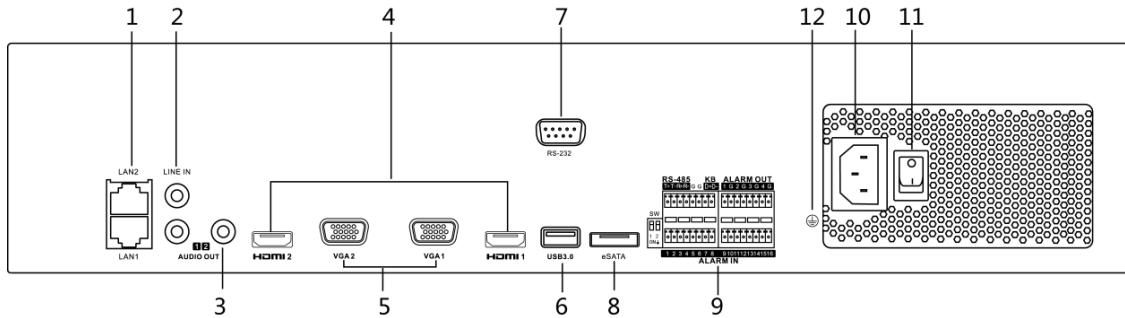

Physical Interface

Index	Description	Index	Description
1	LAN1/LAN2 Interface	7	RS-232 Interface
2	LINE IN	8	eSATA Interface
3	AUDIO OUT	9	Alarm In/Alarm Out
4	HDMI1/HDMI2 Interface	10	100 to 240 VAC power supply
5	VGA1/VGA2 Interface	11	Power Switch
6	USB 3.0 Interface	12	GND