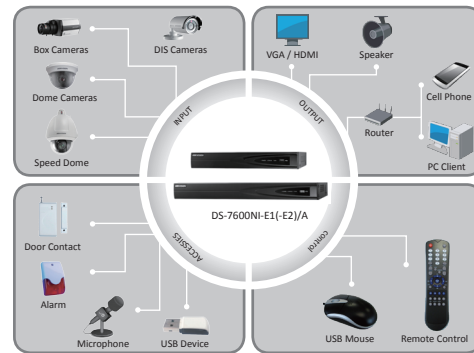

### Key features

- Third-party network cameras supported
- Up to 5 Megapixels resolution recording
- HDMI and VGA output at up to 1920×1080P resolution
- 4/8/16-ch network cameras can be connected with 25M/50M/100M incoming bandwidth
- Up to 2 SATA interfaces
- Support network detection, including network delay, packet loss, etc.

### Rear Panel

1. Power Supply
2. Audio In
3. HDMI Interface
4. LAN Network Interface
5. Audio Out
6. VGA Interface
7. USB Interface
8. Ground
9. Power Switch
10. Alarm I/O