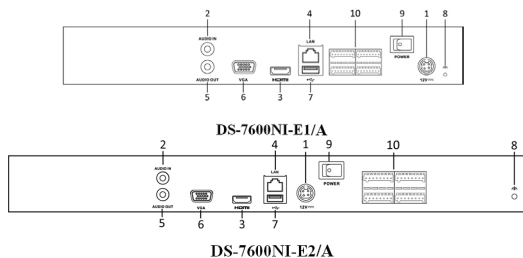

Rear Panel

1. Power Supply
2. Audio In
3. HDMI Interface
4. LAN Network Interface
5. Audio Out
6. VGA Interface
7. USB Interface
8. Ground
9. Power Switch
10. Alarm I/O

Available models

- DS-7604NI-E1/A
- DS-7608NI-E1/A
- DS-7616NI-E1/A
- DS-7608NI-E2/A
- DS-7616NI-E2/A

	DS-7604NI-E1/A	DS-7608NI-E1/A	DS-7616NI-E1/A	DS-7608NI-E2/A	DS-7616NI-E2/A
Video/Audio input					
IP video input	4-ch	8-ch	16-ch	8-ch	16-ch
Two-way audio input	1-ch, RCA (2.0 Vp-p, 1KΩ)				
Network					
Incoming bandwidth	25Mbps	50Mbps	100Mbps	50Mbps	100Mbps
Outgoing bandwidth	80Mbps				
Remote connection	128				
Video/Audio output					
Recording resolution	5MP/3MP/1080P/UXGA/720P/VGA/4CIF/DCIF/2CIF/CIF/QCIF				
Frame rate	Main stream: 50 fps (P) / 60 fps (N) Sub-stream: 50 fps (P) / 60 fps (N)				
HDMI/VGA output	1-ch, resolution: 1920 × 1080P /60Hz, 1600 × 1200 /60Hz, 1280 × 1024 /60Hz, 1280 × 720 /60Hz, 1024 × 768 /60Hz				
Audio output	1-ch, RCA (Linear, 1kΩ)				
Decoding					
Live view / Playback resolution	5MP/3MP/1080p/UXGA/720p/VGA/4CIF/DCIF/2CIF/CIF/QCIF				
Capability	4-ch@1080P	8-ch@720P, 6-ch@1080P	16-ch@4CIF, 12-ch@720P, 6-ch@1080P	8-ch@720P, 6-ch@1080P	16-ch@4CIF, 12-ch@720P, 6-ch@1080P
Hard disk					
SATA	1 SATA interface for 1 HDD			2 SATA interface for 2 HDDs	
Capacity	Up to 4TB for each disk				
External interface					
Network interface	1 RJ-45 10 /100 /1000 Mbps self-adaptive Ethernet interface				
USB interface	1 × USB 2.0 and 1 × USB 3.0				
Alarm in/out	4 / 1				
Others					
Power supply	12V DC				
Consumption(without hard disk)	≤ 10W				
Working temperature	-10 °C ~ +55 °C (+14 °F ~ + 131 °F)				
Working humidity	10 % ~ 90 %				
Chassis	1U chassis			380 chassis	
Dimensions(W × D × H)	315 × 230 × 45 mm (12.4 × 9.0 × 1.8 inch)			380 × 290 × 48mm (15.0 × 11.4 × 1.9 inch)	
Weight(without hard disk)	≤ 1 kg