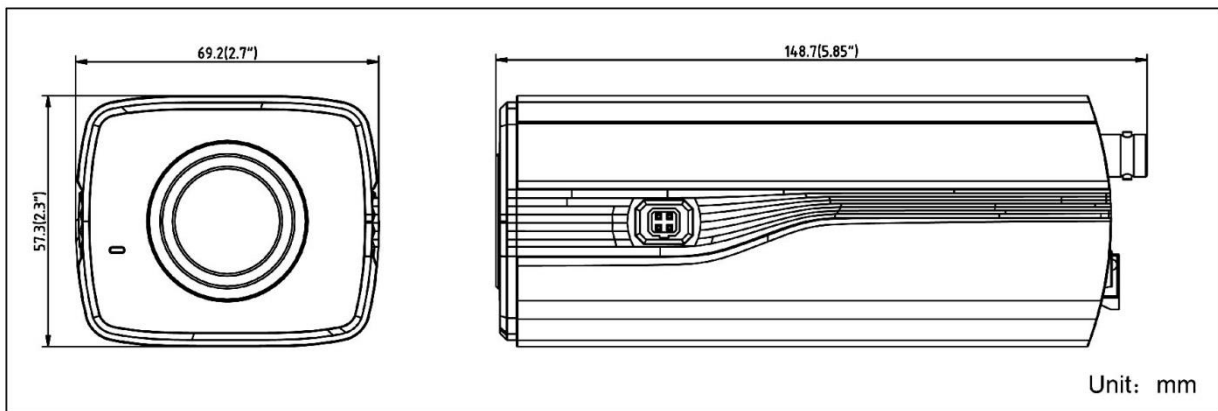

## Specifications

<b>Camera</b>	
Image Sensor	2MP CMOS Image Sensor
Signal System	PAL/NTSC
Effective Pixels	1944(H)*1092(V)
Min. illumination	0.003 Lux @ (F1.2, AGC ON), 0 Lux with IR
Shutter Time	1/25(1/30)s to 1/50,000s
Lens Mount	C/CS mount
Auto-iris	DC drive
Day & Night	ICR
Synchronization	Internal synchronization
WDR	120dB
Video Frame Rate	1080p@25fps/1080p@30fps
HD Video Output	1 Analog HD output
CVBS Output	1Vp-p Composite Output(75Ω/BNC)
Alarm	-A: 1 Alarm input; 1 Alarm output
S/N Ratio	> 62dB
<b>Menu</b>	
Scene	Indoor, Outdoor, Indoor1, LOW-LIGHT
Camera ID	On/off (15 characters, position programmable)
AGC	Support
D/N Mode	Color/BW/EXT
White Balance	ATW, AWC-SET, Manual
Privacy Mask	On/Off, maximum 8 zones
Motion Detection	On/Off, maximum 4 zones
BLC	Support
Anti-flicker	On/Off
Language	English, Japanese, CHN1, CHN2, Korean, German, French, Italian, Spanish, Polish, Russian, Portuguese, Dutch, Turkish, Hebrew and Arabic
Functions	HSBLC, Digital noise reduction, Digital zoom(62x), Slow shutter, Mirror, Defog, Defect pixel correction, SMART D-ZOOM, LSC (Lens Shading Correction)
<b>General</b>	
Operating Conditions	-30 °C – 60 °C (-22 °F – 140 °F), Humidity 90% or less (non-condensing)
Power Supply	12 VDC ± 15%, -A: 24V ± 15% AC, 12V ± 15% DC
Power Consumption	Max. 4W, -A: Max. 6W
Communication	Up the coax, Protocol: HIKVISION-C(TVI output)
Dimensions	69.2×57.3×148.7mm(2.7" × 2.3" × 5.85")
Weight	520 g

## Dimensions