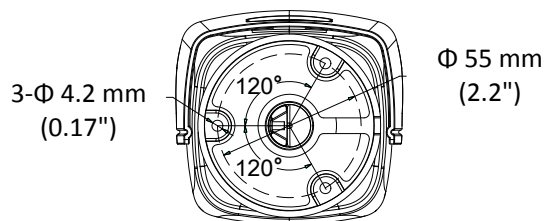

Order Models

DS-2CE16D8T-IT3

Dimension

Accessory

Distributed by