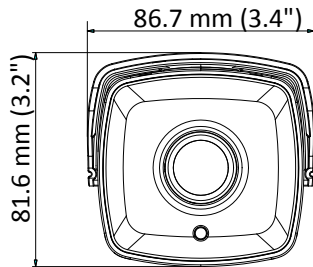

Order Models

DS-2CE16D8T-IT3

Dimension

Accessory

Distributed by