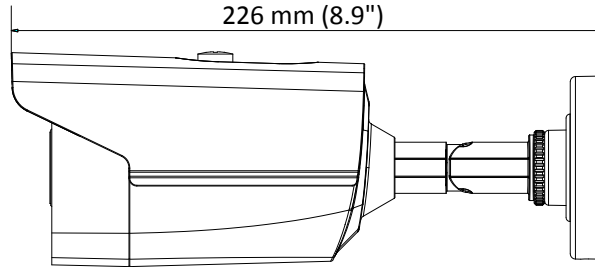

Order Models

DS-2CE16D8T-IT3

Dimension

Accessory

Distributed by