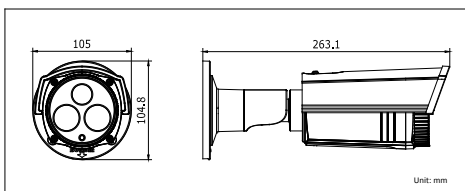

DS-2CE16D5T-IT5 HD1080P Turbo HD EXIR Bullet Camera

EXIR

Key features

- HD1080P Video Output
- Adopt HDTV Technology
- True Day/Night
- OSD menu, 3D DNR, Smart IR
- EXIR technology, 80m IR distance
- IP66 weatherproof
- Up the Coax(via coaxial cable)
- 120 dB Wide Dynamic Range

Dimensions

Accessories

Indoor/Outdoor pole mount
DS-1275ZJ

Video balun
DS-1H18

Available models

DS-2CE16D5T-IT5

DS-2CE16D5T-IT5	
Camera	
Image Sensor	1 / 3" Progressive Scan CMOS
Signal System	PAL / NTSC
Effective Pixels	1920(H)*1080(V)
Min. Illumination	0.01 Lux @(F1.2,AGC ON), 0 Lux with IR
Shutter speed	1/25(1/30) s to 1/50,000 s
Lens	3.6mm (6mm, 8mm, 12mm, 16mm optional) Angle of View: 80.9°(3.6mm), 54.3°(6mm), 38°(8mm), 24.3°(12mm), 18.9°(16mm)
Lens Mount	M12
Day & Night	ICR
Wide dynamic range	120 dB
Synchronization	Internal synchronization
Video Frame Rate	1080p@25fps/1080p@30fps
HD Video Output	1 Analog HD output
CVBS Output	1Vp-p Composite Output(75Ω / BNC)
S / N Ratio	More than 52dB
Menu	
Scene	Indoor, Outdoor, Indoor1, LOW-LIGHT
Camera ID	On/off (15 characters, position programmable)
AGC	Support
D/N Mode	Color/BW/EXT
White Balance	ATW, AWC-SET, Indoor, Outdoor, Manual
Privacy Mask	On/Off, maximum 8 zones
Motion Detection	On/Off, maximum 4 zones
BLC	Support
Anti-flicker	On/off
Language	English, Japanese, CHN1, CHN2, Korean, German, French, Italian, Spanish, Polish, Russian, Portuguese, Dutch, Turkish, Hebrew and Arabic
Function	Eclipse, Digital noise reduction, Digital zoom(62x), Slow shutter, Mirror, Defog, Defect pixel correction, SMART D-ZOOM
General	
Working Temperature / Humidity	-30 °C - 60 °C (-22 °F - 140 °F) Humidity 90% or less (non-condensing)
Power Supply	12 VDC
Power Consumption	Max. 5.5W
Weather Proof Ratings	IP66
IR Range	Up to 80m
Communication	Up the coax(need UTC controller) Protocol: Pelco-C(Coaxitron)
Dimensions	105×104.8×263.1mm(4.13" ×4.13" ×10.36")
Weight	800 g (1.76 lbs)