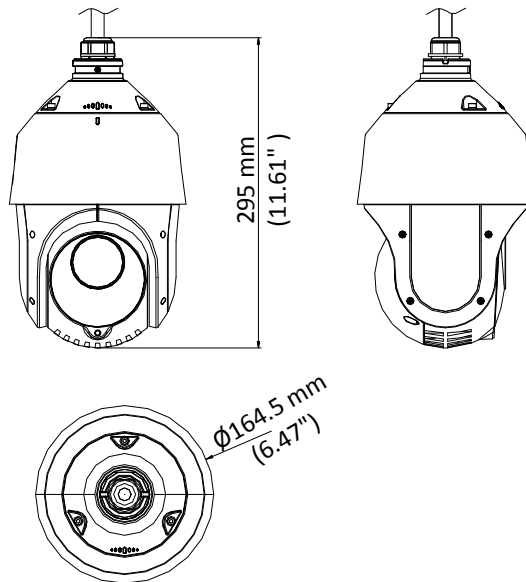

Order Model

DS-2AE4225TI-D(E)

Dimension