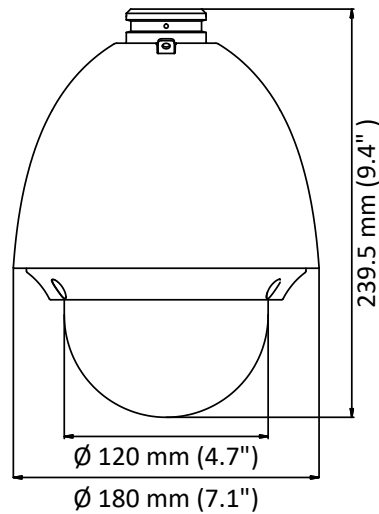

## DS-2AE4225T-D(C) 2 MP Turbo 4-Inch Speed Dome

Hikvision DS-2AE4225T-D(C) Turbo 4-Inch Speed Dome is able to capture high quality images in poor light environment. The embedded CMOS chip makes WDR, and real-time 1920 × 1080 resolution possible. With the help of the 25× optical zoom, and IR cut filter, the camera offers more details over an expansive area.

## Specification

<b>Camera</b>	
Model	DS-2AE4225T-D(C)
Image Sensor	1/2.8" progressive scan CMOS
Max. Image Resolution	1920 × 1080
Frame Rate	50Hz: 25fps @(1920 × 1080) 60Hz: 30fps @(1920 × 1080)
Min. Illumination	Color: 0.005 Lux @(F1.6, AGC ON) B/W: 0.001 Lux @(F1.6, AGC ON)
White Balance	AUTO/MANUAL/HAUTO/ATW/INDOOR/OUTDOOR
AGC	AUTO/MANUAL
DNR	3D DNR
WDR	≥ 120 dB
Shutter Time	PAL: 1/1 s to 1/10,000 s NTSC: 1/1 s to 1/10,000 s
Day & Night	IR cut filter
Digital Zoom	16×
Privacy Mask	8 programmable privacy masks
BLC (Backlight Compensation)	Yes
HLC (highlight Compensation)	Yes
EIS (Electric Image Stabilization)	Yes
Reginal Focus	Yes
<b>Lens</b>	
Focus Mode	Auto/Semiauto/Manual
Focal Length	4.8 mm to 120 mm, 25× Optical
Aperture Range	F 1.6 to F 3.5
Field of View	Horizontal field of view: 57.6° to 2.5° (wide to tele) Vertical field of view: 34.4° to 1.4° (wide to tele) Diagonal field of view: 64.5° to 2.9° (wide-tele)
Min. Working Distance	10 mm to 1500 mm (wide to tele)
Zoom Speed	Approx. 3.6 s (optical, wide to tele)
<b>Pan and Tilt</b>	
Pan Range	360° endless
Pan Speed	Pan manual speed: 0.1° to 100°/s Pan preset speed: 100°/s
Tilt Range	5° to 90° (auto flip)
Tilt Speed	Tilt manual speed: 0.1° to 80°/s Tilt preset speed: 80°/s
Proportional Zoom	Rotation speed can be adjusted automatically according to zoom multiples
Presets	256
Patrol	10 patrols, up to 32 presets per patrol
Pattern	5 patterns, with the total recording time no less than 10 minutes
Power-off Memory	Yes

## Dimensions