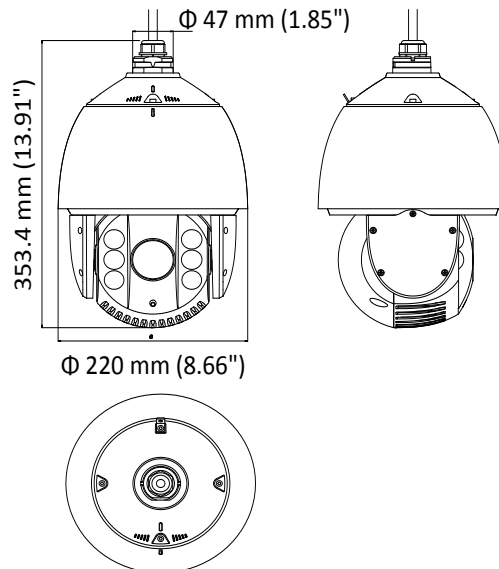

Park Action	Preset/Patrol/Pattern/Pan Scan/Tilt Scan/Panorama Scan/Day Mode/Night Mode/Patrol-d/Frame Scan/Random Scan/None
PTZ Position Display	ON/OFF
Scheduled Task	Preset/Patrol/Pattern/Pan Scan/Tilt Scan/Panorama Scan/Day Mode/Night Mode/Zero Calibration/Patrol-d/Frame Scan/Random Scan/None
<b>Infrared</b>	
IR Distance	Up to 150 m
IR Intensity	Automatically adjusted depending on the zoom ratio
<b>Input/Output</b>	
Video Output	Switchable TVI/AHD/CVI/CVBS video output, (NTSC or PAL composite, BNC)
RS-485 Interface	Half-duplex mode Self-adaptive HIKVISION, Pelco-P, Pelco-D protocol
UTC function	UTC protocol (or HIKVISION-C protocol in previous DVR)
<b>General</b>	
Menu Language	English
Power	24 VAC Max. 40 W (IR:14 W)
Working Temperature	-30°C to 65°C (-22°F to 149°F)
Working Humidity	90% or less
Protection Level	IP66 standard (outdoor dome) TVS 4,000 V lightning protection, surge protection and voltage transient protection IK10 (excluding glass window)
Mounting	Various mounting modes optional
Dimension	Φ 220 mm × 353.4 mm (Φ 8.66" × 13.91")
Weight (approx.)	4.5 kg (9.92 lb.)

## Dimension