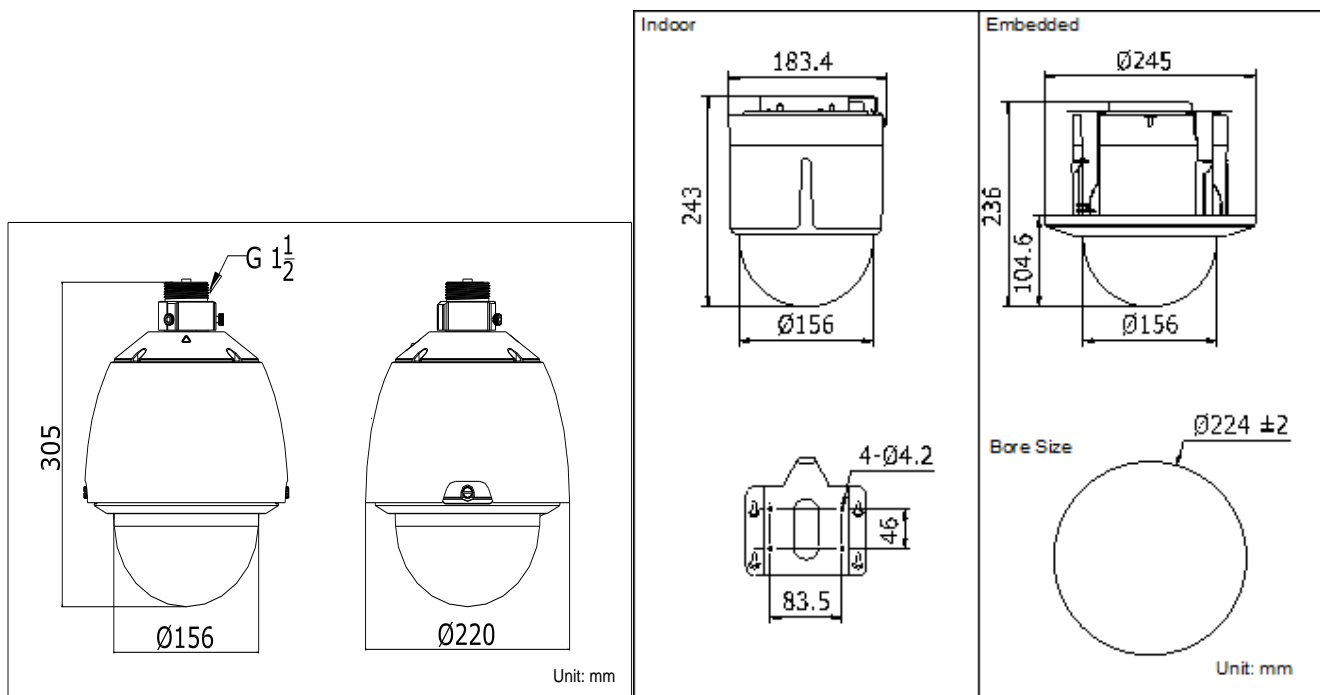

Dimensions

Order models

- DS-2AE5230T-A, 24VAC, outdoor
- DS-2AE5230T-A3, 24VAC, indoor

Accessories