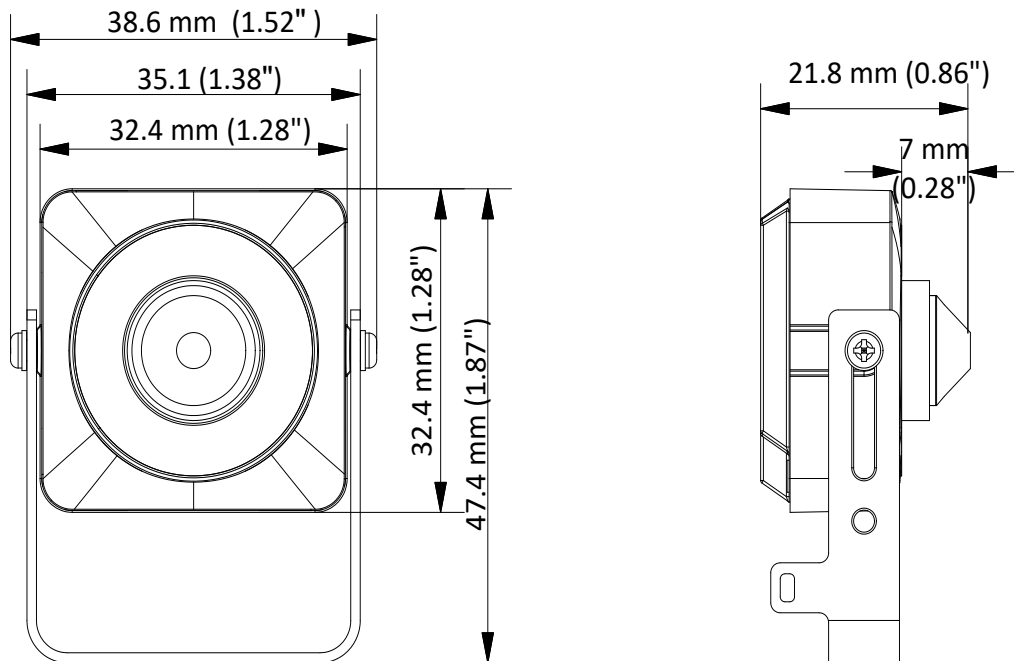

## Specifications

<b>Camera</b>	
Image Sensor	2.0 megapixel progressive scan CMOS
Signal System	PAL/NTSC
Frame Rate	PAL: 1080p@25fps NTSC: 1080p@30fps
Resolution	1920 (H) × 1080 (V)
Min. illumination	Color: 0.005 Lux @ (F1.2, AGC ON)
Shutter Time	PAL: 1/25 s to 1/50, 000 s NTSC: 1/30 s to 1/50, 000 s
Lens	3.7 mm fixed focal lens
Horizontal Field of View	71.4°
Lens Mount	M12
Day & Night	Electronic
Synchronization	Internal Synchronization
WDR	> 120 dB
<b>Menu</b>	
AGC	Support
Day/Night Mode	Auto/Color/BW (Black and White)
White Balance	ATW/MANUAL
Privacy Mask	ON/OFF, 4 programmable privacy masks
Motion Detection	4 programmable motion areas
Backlight Compensation	WDR/BLC/WDR
3D DNR (Digital Noise Reduction)	Level 1 to 10
Language	English, Chinese
Functions	Contrast, Brightness, Sharpness, Mirror
<b>Interface</b>	
Video Output	1 HD analog output/1 CVBS output (75Ω/BNC) <i>* The adapter is required only when extending the cable.</i>
<b>General</b>	
Operating Conditions	-40° C to 60° C (-40° F to 140° F), Humidity 90% or less (no condensation)
Power Supply	12 VDC ±20%
Power Consumption	Max. 1.5 W
Material	Metal
Communication	Up the coax, Protocol: HIKVISION-C (TVI output)
Dimensions	32.4 mm × 32.4 mm × 22.0 mm (1.28" × 1.28" × 0.87")
Weight	Approx. 200 g (0.44 lb.)

## Dimensions

Distributed by