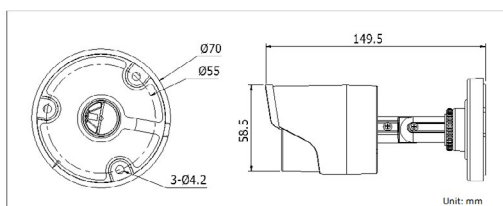

DS-2CE16C2T-IR

HD720P Turbo HD Bullet Camera

Key features

- HD720P Video Output
- Adopt HDTVl Technology
- True Day/Night
- DNR, Smart IR
- 20m IR distance
- IP66 weatherproof

Dimensions

Accessories

Video balun
DS-1H18

Available models

DS-2CE16C2T-IR

DS-2CE16C2T-IR	
Camera	
Image Sensor	1/3" Progressive Scan CMOS
Effective Pixels	1280(H)*720(V)
Min. Illumination	0.01 Lux @(F1.2,AGC ON), 0 Lux with IR
Shutter Time	1/25(1/30) s to 1/50,000 s
Lens	3.6mm (2.8mm, 6mm optional) Angle of View: 76.88°(3.6mm), 99.73°(2.8mm), 50.1°(6mm)
Lens Mount	M12
Angle Adjustment	Pan: 0 - 360°, Tilt: 0 - 90°, Rotation: 0 - 360°
Day & Night	ICR
Synchronization	Internal synchronization
Video Frame Rate	25 fps (PAL) / 30 fps (NTSC)
HD Video Output	1 Analog HD output
S/N Ratio	More than 52dB
General	
Working Temperature/ Humidity	-40 °C - 60 °C (-40 °F - 140 °F) Humidity 90% or less (non-condensing)
Power Supply	12 VDC
Power Consumption	Max. 3.5W
Weather Proof Ratings	IP66
IR Range	Up to 20m
Dimensions	φ70×149.5 mm (φ2.76" ×5.89")
Weight	360 g (0.79 lb)