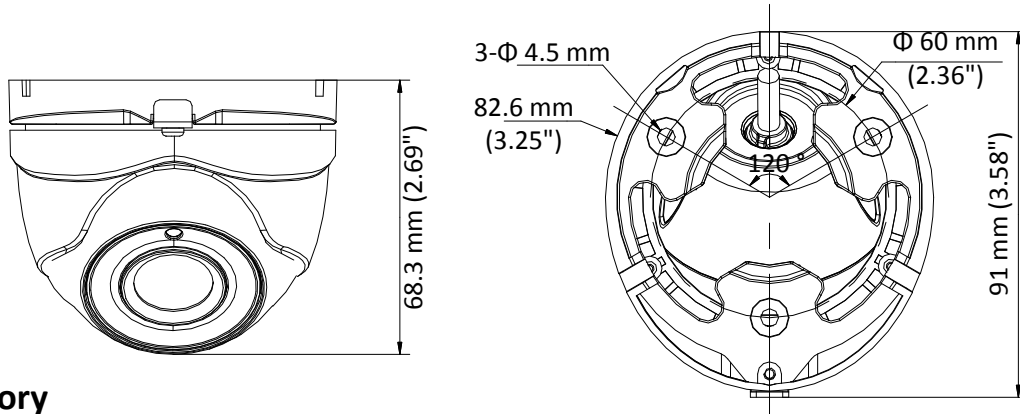

Order Models

DS-2CE56H1T-ITME

Dimension

Accessory

Distributed by