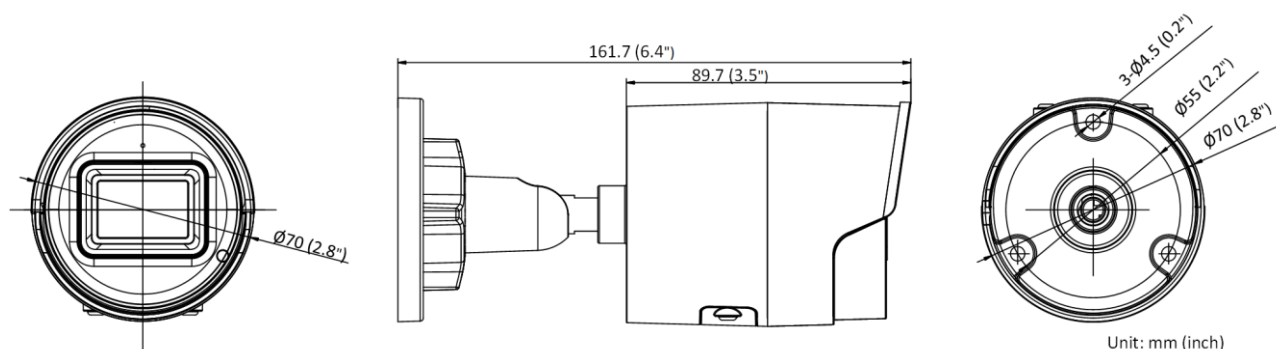

Power Interface	Ø5.5 mm coaxial power plug
Material	ADC12
Camera Dimension	Ø70 × 161.7 mm (2.8" × 6.4")
Package Dimension	216 × 121 × 118 mm (8.5" × 4.8" × 4.6")
Camera Weight	480 g (1.1 lb.)
With Package Weight	696 g (1.5 lb.)
Linkage Method	Upload to NAS/memory card, notify surveillance center, trigger record, trigger capture, strobe light, audible warning *Note: External device is required.
Web Client Language	32 languages English, Russian, Estonian, Bulgarian, Hungarian, Greek, German, Italian, Czech, Slovak, French, Polish, Dutch, Portuguese, Spanish, Romanian, Danish, Swedish, Norwegian, Finnish, Croatian, Slovenian, Serbian, Turkish, Korean, Traditional Chinese, Thai, Vietnamese, Japanese, Latvian, Lithuanian, Portuguese (Brazil)
General Function	Anti-flicker, heartbeat, mirror, privacy masks, flash log, password reset via e-mail, pixel counter
Software Reset	Yes
Approval	
EMC	FCC (47 CFR Part 15, Subpart B); CE-EMC (EN 55032: 2015, EN 61000-3-2: 2014, EN 61000-3-3: 2013, EN 50130-4: 2011 +A1: 2014); RCM (AS/NZS CISPR 32: 2015); IC (ICES-003: Issue 6, 2016); KC (KN 32: 2015, KN 35: 2015)
Safety	UL (UL 60950-1); CB (IEC 60950-1:2005 + Am 1:2009 + Am 2:2013); CE-LVD (EN 60950-1:2005 + Am 1:2009 + Am 2:2013); BIS (IS 13252(Part 1):2010+A1:2013+A2:2015); LOA (IEC/EN 60950-1)
Environment	CE-RoHS (2011/65/EU); WEEE (2012/19/EU); Reach (Regulation (EC) No 1907/2006)
Protection	-IU: Ingression protection: IP66 (IEC 60529-2013) -I: Ingression protection: IP67 (IEC 60529-2013)

▪ Available Model

DS-2CD2026G2-I(2.8 mm, 4mm, 6 mm)

DS-2CD2026G2-IU(2.8 mm, 4mm, 6 mm)

▪ Dimension

▪ **Accessory**

DS-1280ZJ-XS
Junction Box

Distributed by

**HIKVISION®****Headquarters**