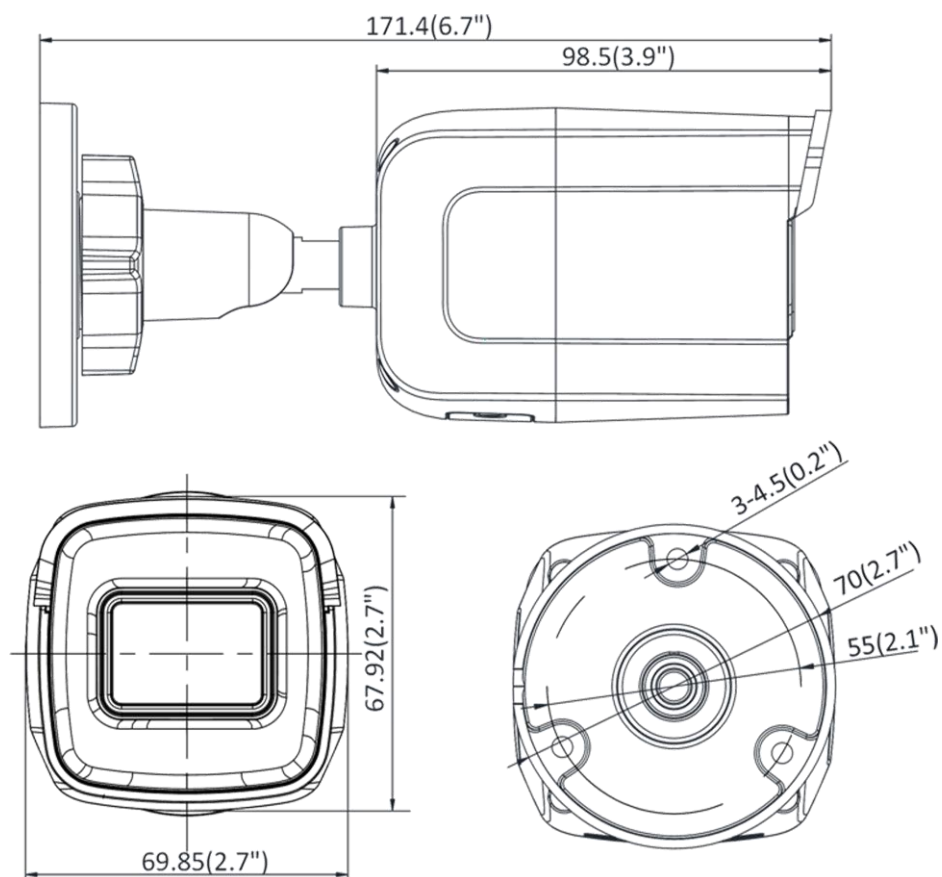

Startup and Operating Conditions	-30 °C to 60 °C (-22 °F to 140 °F), humidity 95% or less (non-condensing)
Storage Conditions	-30 °C to 60 °C (-22 °F to 140 °F), humidity 95% or less (non-condensing)
Power Supply	12 VDC ± 25%, reverse polarity protection; PoE (802.3af, class 3)
Power Consumption and Current	12 VDC, 0.5 A, max. 6.0 W; PoE (802.3af, 36 V to 57 V), 0.2 A to 0.1 A, max. 7.5 W
Material	Front cover: metal, back cover: metal, sun shield: plastic
Dimensions	Camera: Approx. 70 × 68 × 171 mm (2.8" × 2.7" × 6.7") With package: Approx. 216 × 121 × 118 mm (8.5" × 4.8" × 4.6")
Weight	Camera: Approx. 500 g (1.1 lb.) With package: Approx. 670 g (1.48 lb.)
Approval	
EMC	47 CFR Part 15, Subpart B; EN 55032: 2015, EN 61000-3-2: 2014, EN 61000-3-3: 2013, EN 50130-4: 2011 +A1: 2014; AS/NZS CISPR 32: 2015; ICES-003: Issue 6, 2016; KN 32: 2015, KN 35: 2015
Safety	UL 60950-1, IEC 60950-1:2005 + Am 1:2009 + Am 2:2013, EN 60950-1:2005 + Am 1:2009 + Am 2:2013, IS 13252(Part 1):2010+A1:2013+A2:2015
Chemistry	2011/65/EU, 2012/19/EU, Regulation (EC) No 1907/2006
Protection	Ingress protection: IP67 (IEC 60529-2013), IK10 (IEC 62262:2002)

* Listed resolutions are only selectable options. It does not mean that all streams can work at their maximum resolution at the same time.

Available Model

DS-2CD3045G0-I (B) (2.8/4/6 mm)

Dimensions

Accessory