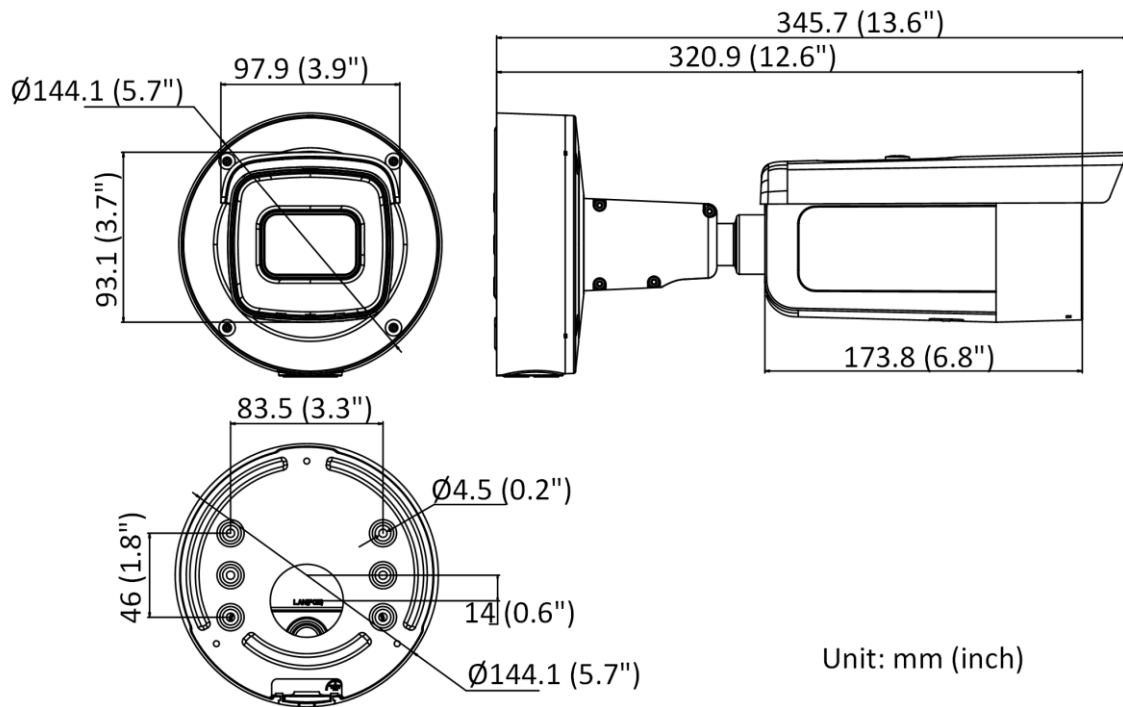

▪ **Available Model**

DS-2CD2686G2-IZS (2.8 to 12 mm)

▪ **Dimension**

▪ **Accessory**

▪ **Optional**

DS-1476ZJ-SUS Corner Mount	DS-1275ZJ-S-SUS Vertical Pole Mount	DS-2251ZJ Pendant Mount