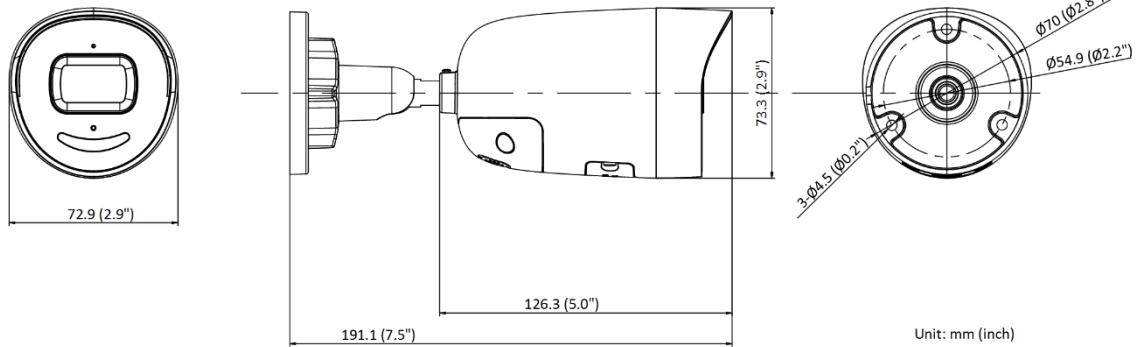

www.hikvision.com

▪ Specification

Camera	
Image Sensor	1/3" Progressive Scan CMOS
Min. Illumination	Color: 0.003 Lux @ (F1.4, AGC ON), B/w: 0 Lux with IR
Shutter Speed	1/3 s to 1/100,000 s
Slow Shutter	Yes
P/N	P/N
Wide Dynamic Range	120 dB
Day & Night	IR cut filter
Angle Adjustment	Pan: 0° to 360°, tilt: 0° to 90°, rotate: 0° to 360°
Lens	
Lens Type	Fixed focal lens, 2.8, 4, and 6 mm optional
Iris Type	Fixed
Focal Length & FOV	2.8 mm, horizontal FOV: 103°, vertical FOV: 55°, diagonal FOV: 123° 4 mm, horizontal FOV: 83°, vertical FOV: 45°, diagonal FOV: 98° 6 mm, horizontal FOV: 53°, vertical FOV: 29°, diagonal FOV: 62°
Aperture	F1.4
Lens Mount	M12
DORI	
DORI	2.8 mm: D: 60.0 m, O: 23.8 m, R: 12.0 m, I: 6.0 m 4 mm: D: 80.0 m, O: 31.7 m, R: 16.0 m, I: 8.0 m 6 mm: D: 120.0 m, O: 47.6 m, R: 24.0 m, I: 12.0 m
Illuminator	
Supplement Light Type	IR
IR Range	Up to 40 m
IR Wavelength	850 nm
Smart Supplement Light	Yes
Visual Alarm	Yes
Video	
Max. Resolution	2688 × 1520
Main Stream	50 Hz: 25 fps (2688 × 1520, 1920 × 1080, 1280 × 720) 60 Hz: 30 fps (2688 × 1520, 1920 × 1080, 1280 × 720)
Sub-Stream	50 Hz: 25 fps (640 × 480, 640 × 360) 60 Hz: 30 fps (640 × 480, 640 × 360)
Third Stream	50 Hz: 10 fps (1920 × 1080, 1280 × 720, 640 × 480, 640 × 360) 60 Hz: 10 fps (1920 × 1080, 1280 × 720, 640 × 480, 640 × 360) *Third stream is supported under certain settings.
Video Compression	Main stream: H.265/H.264/H.265+/H.264+ Sub-stream: H.265/H.264/MJPEG Third stream: H.265/H.264 *Third stream is supported under certain settings.
Video Bit Rate	32 Kbps to 8 Mbps
H.264 Type	Baseline Profile/Main Profile/High Profile
H.265 Type	Main Profile
H.264+	Main stream supports

▪ Available Model

DS-2CD2046G2-IU/SL (2.8/4/6 mm)

▪ Dimension**▪ Accessory****▪ Optional****DS-1280ZJ-XS****Junction Box**

Distributed by

**HIKVISION®****Headquarters**

No.555 Qianmo Road, Binjiang District,
Hangzhou 310051, China
T +86-571-8807-5998
overseasbusiness@hikvision.com