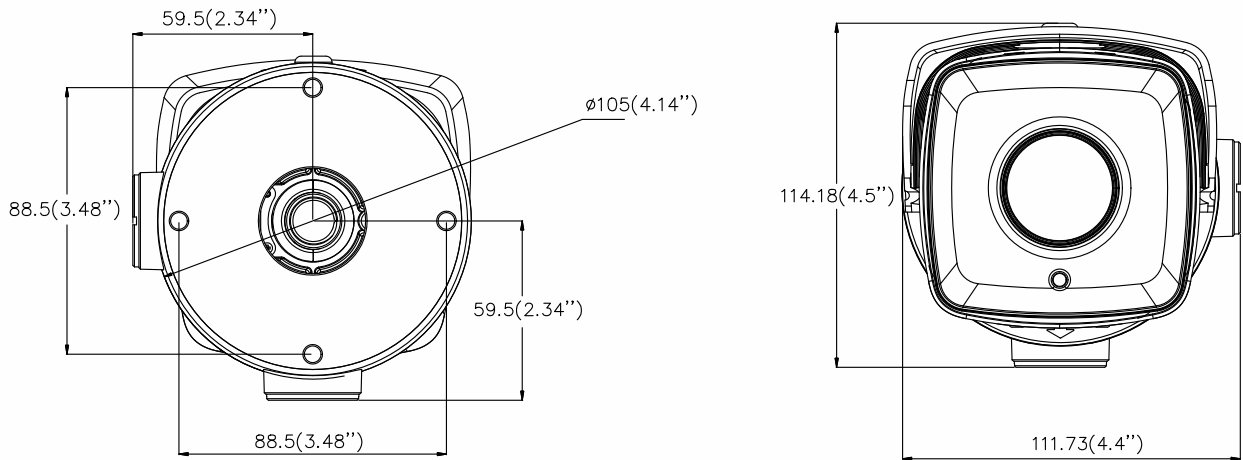

Dimensions

Unit: mm (")