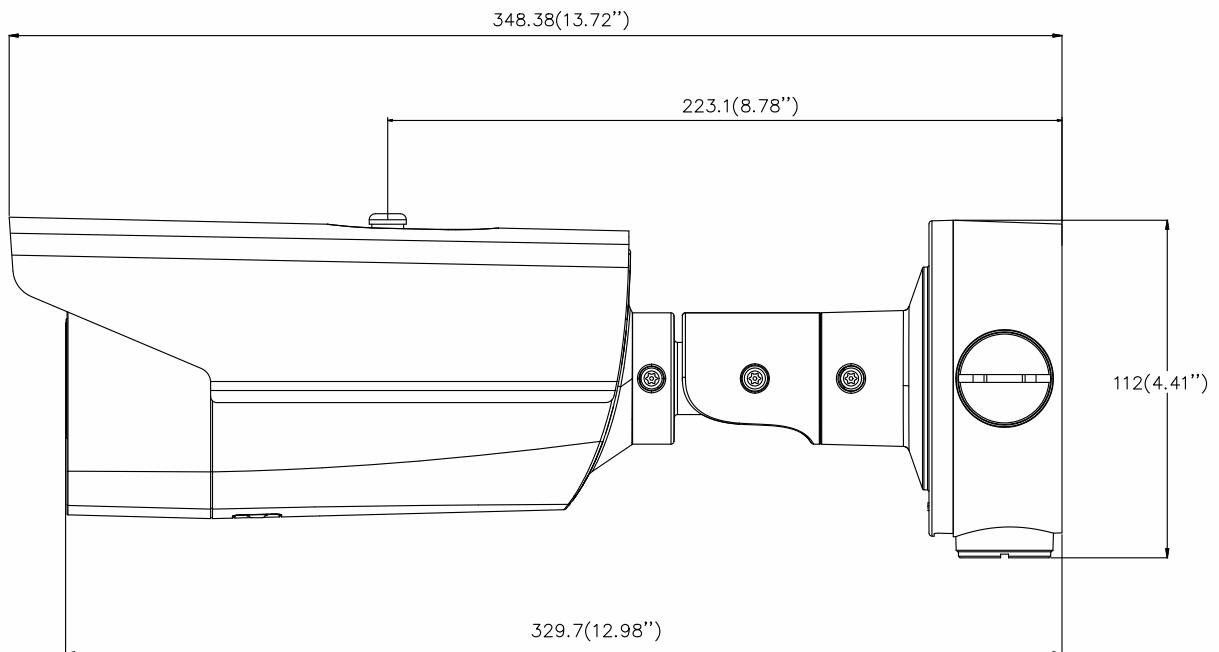

Protection Level	IP67 TVS 4000V Lightning Protection, Surge Protection and Voltage Transient Protection
Dimensions	Camera: 348.38 × 114.18 × 111.73 mm (13.72" × 4.5" × 4.4") With package: 386 × 156 × 155 mm (15.2" × 6.1" × 6.1")
Weight	Camera: 1740 g (3.8 lb.) With package: 2125 g (4.7 lb.)

## Dimensions

Unit: mm (")

Distributed by

**HIKVISION®****Headquarters**

No.555 Qianmo Road, Binjiang District,  
Hangzhou 310051, China  
T +86-571-8807-5998  
overseasbusiness@hikvision.com

**Hikvision USA**  
T +1-909-895-0400  
sales.usa@hikvision.com