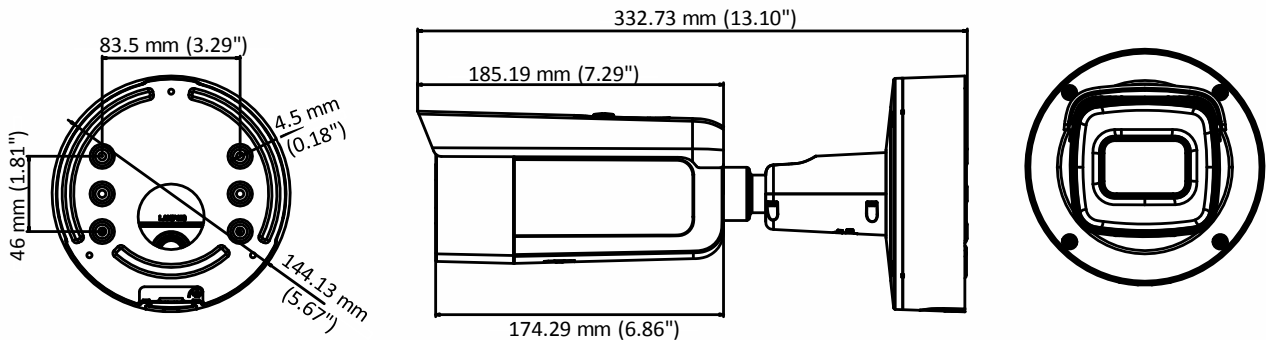

Dimensions