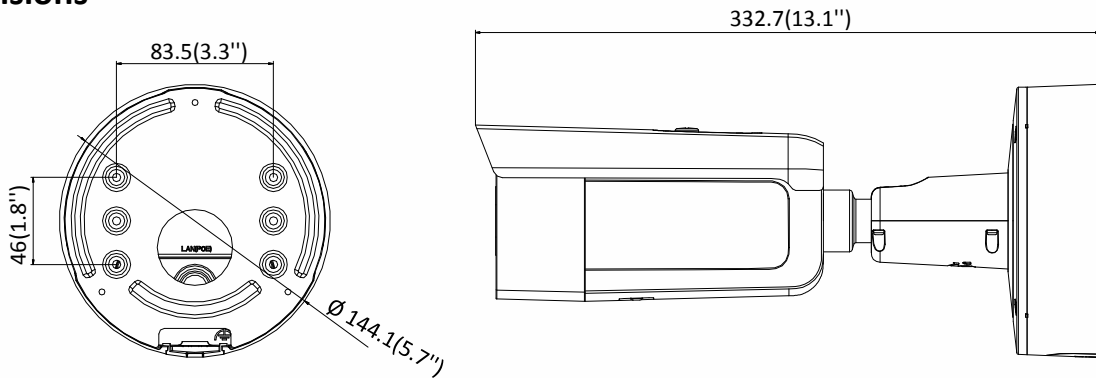

	PoE (802.3at, class 4)
Power Consumption and Current	12 VDC, 1.2A, max. 14.5W PoE: (802.3at, 42.5V to 57V), 0.5A to 0.3A, max. 18W
Protection Level	IP67, IK10
Accessory	The junction box is included in the package
Material	Front cover: metal, back cover: metal
Dimensions	Camera: $\Phi 144 \times 332.7$ mm ($\Phi 5.7" \times 13.1"$)
Weight	Camera: 1400 g (3.1 lb.) With package: 2500 g (5.5 lb.)

Available Model:

DS-2CD3685G0-IZS (2.7 to 13.5 mm)

Dimensions

Unit: mm(inch)

Accessories

DS-1475ZJ-SUS
Vertical Pole Mount

DS-1476ZJ-SUS
Corner Mount

DS-1275ZJ-S-SUS
Vertical Pole Mount