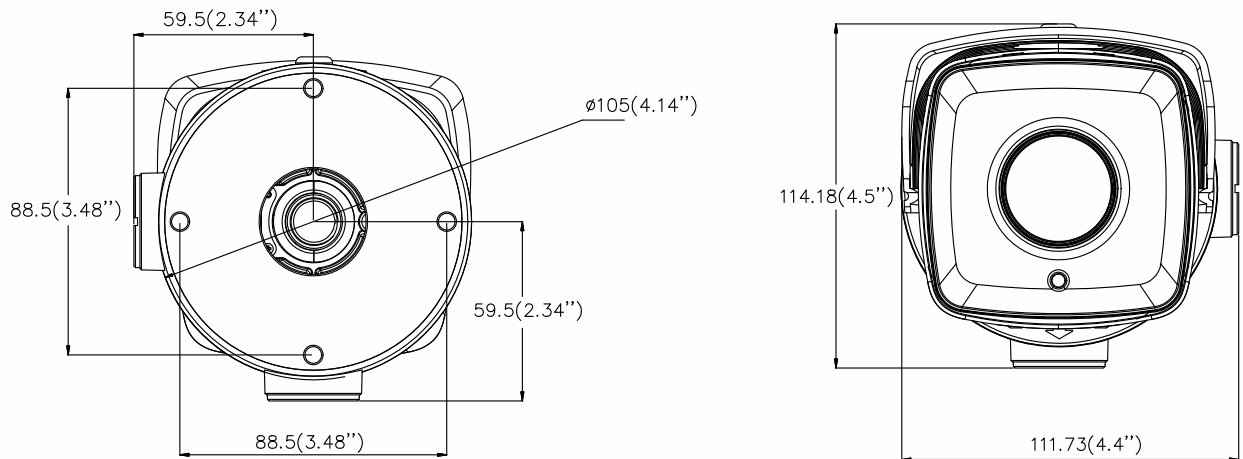

Available Models:

DS-2CD4B45G0-IZS

(1 audio input (line in/mic in), 1 audio output, 1 RS-485, 1 alarm input and 1 alarm output)

Dimensions

Unit: mm (")