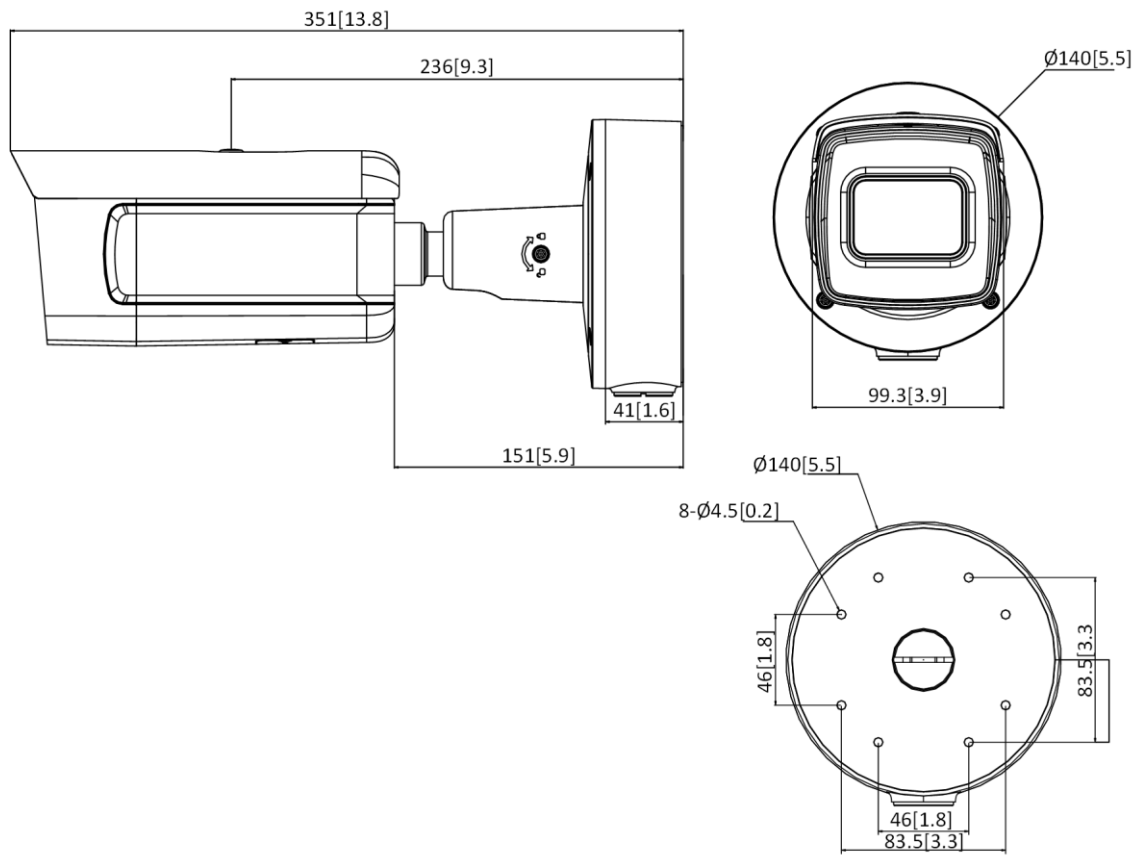

Dimension

Accessory