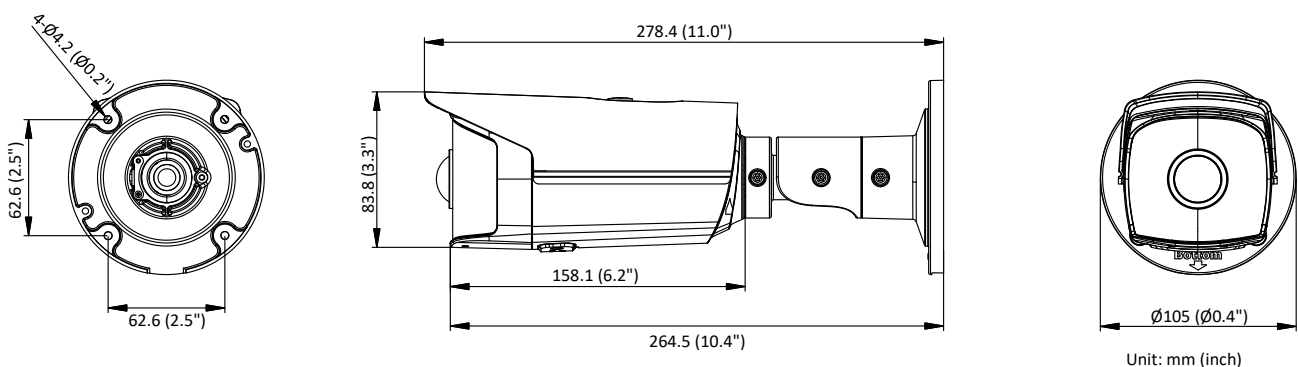

Power Consumption and Current	12 VDC, 0.6 A, max. 7.2W PoE: (802.3af, 36 V-57 V), 0.3 A to 0.2 A, max. 8.7W
Power Interface	Φ5.5 mm coaxial power plug
Material	Metal
Dimensions	Camera: Φ105 × 278 mm (Φ4.1" × 10.9") With package: 386 × 156 × 155 mm (15.20" × 6.14" × 6.10")
Weight	Camera: 570 g (1.26 lb.) With package: 760 g (1.68 lb.)
Approval	
Class	Class B
Protection	IP67
EMC	FCC (47 CFR Part 15, Subpart B); CE-EMC (EN 55032: 2015, EN 61000-3-2: 2014, EN 61000-3-3: 2013, EN 50130-4: 2011 +A1: 2014); RCM (AS/NZS CISPR 32: 2015); IC (ICES-003: Issue 6, 2016); KC (KN 32: 2015, KN 35: 2015)
Safety	UL (UL 60950-1); CB (IEC 60950-1:2005 + Am 1:2009 + Am 2:2013); CE-LVD (EN 60950-1:2005 + Am 1:2009 + Am 2:2013); BIS (IS 13252(Part 1):2010+A1:2013+A2:2015); LOA (IEC/EN 60950-1)
Environment	CE-RoHS (2011/65/EU); WEEE (2012/19/EU); Reach (Regulation (EC) No 1907/2006)

* Listed resolutions are only selectable options. It does not mean that all streams can work at their maximum resolution at the same time.

Available Model

DS-2CD2T45G0P-I(1.68 mm)

Dimension

Accessory

DS-1275ZJ-SUS
Vertical Pole Mount