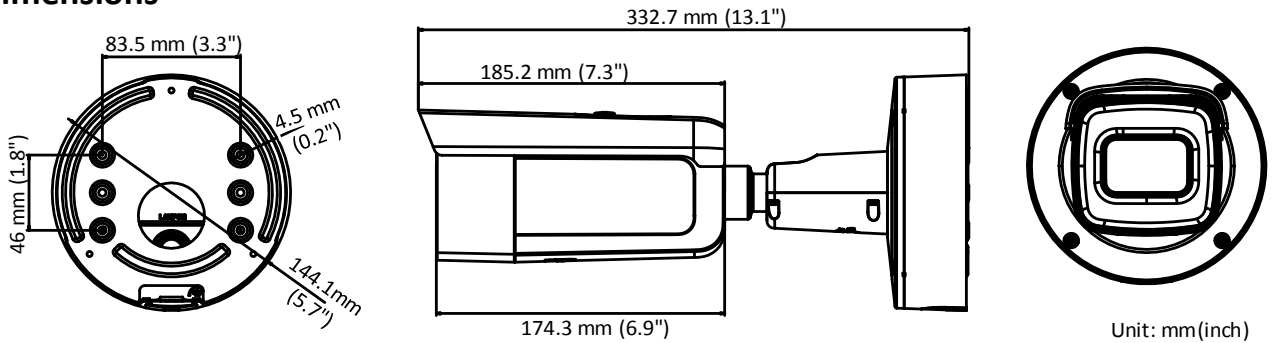

Dimensions