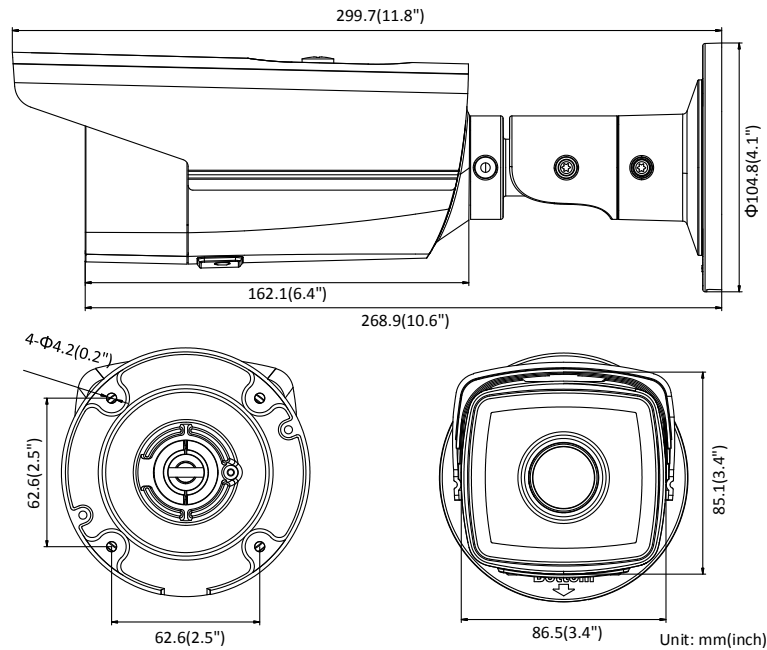

Dimension

Accessory

DS-1260ZJ(Black)
Junction Box

Distributed by

Headquarters
No.555 Qianmo Road, Binjiang District,
Hangzhou 310051, China
T +86-571-8807-5998
overseasbusiness@hikvision.com

Hikvision USA
T +1-909-895-0400
sales.usa@hikvision.com

Hikvision Australia
T +61-2-8599-4233
salesau@hikvision.com

Hikvision India
T +91-22-28469900
sales@pramahikvision.com

Hikvision Canada
T +1-866-200-6690
sales.canada@hikvision.com

Hikvision Thailand
T +662-275-9949
sales.thailand@hikvision.com

Hikvision Europe
T +31-23-5542770
sales.eu@hikvision.com

Hikvision Italy
T +39-0438-6902
info.it@hikvision.com

Hikvision Brazil
T +55 11 3318-0050
Latam.support@hikvision.com

Hikvision Turkey
T +90 (216)521 7070- 7074
sales.tr@hikvision.com

Hikvision Malaysia
T +601-7652-2413
sales.my@hikvision.com

Hikvision UK & Ireland
T +01628-902140
sales.uk@hikvision.com

Hikvision South Africa
Tel: +27 (10) 0351172
sale.africa@hikvision.com

Hikvision France
T +33(0)1-85-330-450
info.fr@hikvision.com

Hikvision Kazakhstan
T +7-727-9730667
nikia.panfilov@hikvision.ru

Hikvision Vietnam
T +84-974270888
sales.vt@hikvision.com

Hikvision UAE
T +971-4-4432090
salesme@hikvision.com

Hikvision Singapore
T +65-6684-4718
sg@hikvision.com

Hikvision Spain
T +34-91-737-16-55
info.es@hikvision.com

Hikvision Tashkent
T +99-87-1238-9438
uzb@hikvision.ru

Hikvision Hong Kong
T +852-2151-1761
info.hk@hikvision.com

Hikvision Russia
T +7-495-669-67-99
saleru@hikvision.com

Hikvision Korea
T +82-(0)31-731-8817
sales.korea@hikvision.com

Hikvision Poland
T +48-22-460-01-50
info.pl@hikvision.com

Hikvision Indonesia
T +62-21-2933759
Sales.Indonesia@hikvision.com

Hikvision Colombia
sales.colombia@hikvision.com