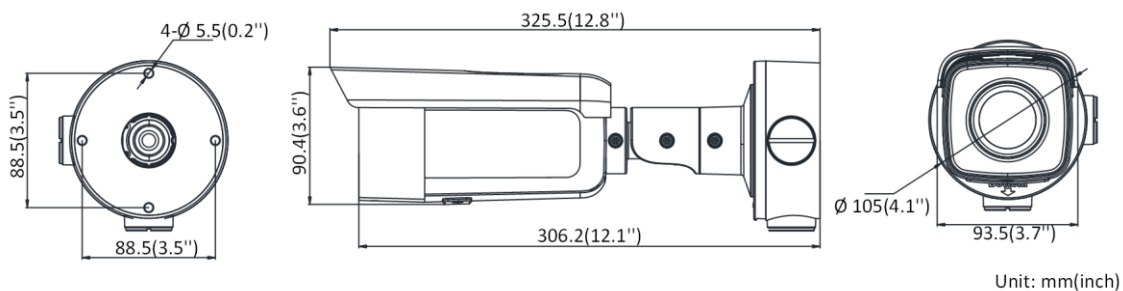

Dimensions

Accessory