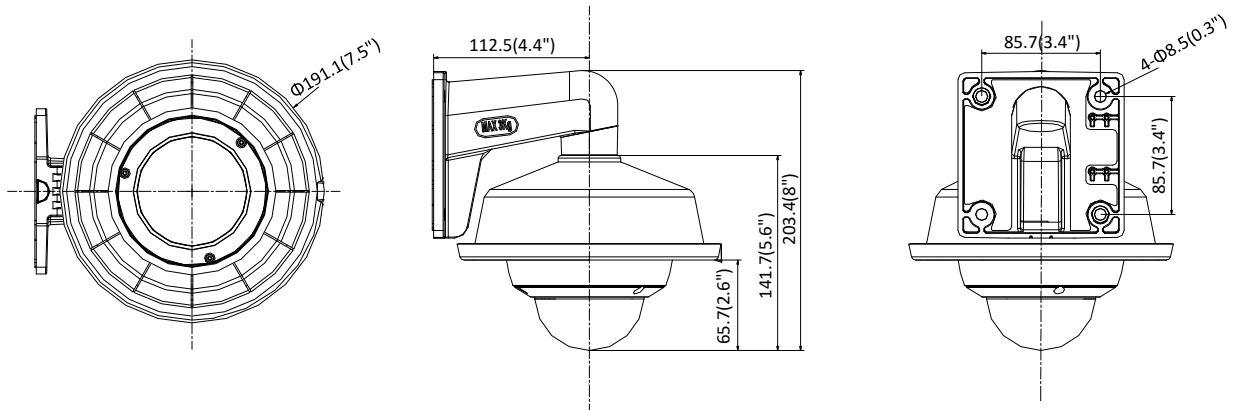

Available Model

DS-2CD2146G1-I (2.8/4/6 mm), DS-2CD2146G1-IS (2.8/4/6 mm)

Dimension

Camera:

Wall Mounting with the Bracket (DS-1272ZJ-120 and DS-1253ZJ-M):

Pendant Mounting with the Bracket (DS-1271ZJ-120 and DS-1253ZJ-M):

Unit: mm(inch)

Accessory

DS-1272ZJ-120
Wall Mount

DS-1272ZJ-120B
Wall Mount

DS-1276ZJ-SUS
Corner Mount

DS-1271ZJ-120
Pendant Mount

DS-1253ZJ-M
Rain Shade

Distributed by