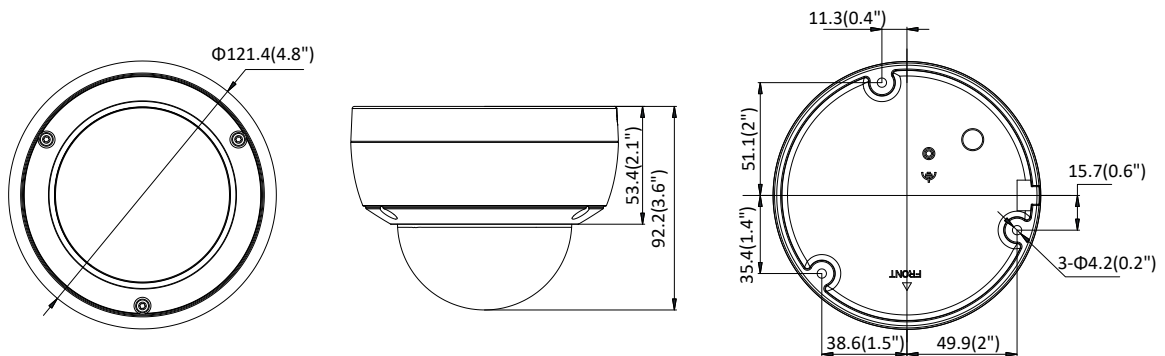

Dimension

Camera: