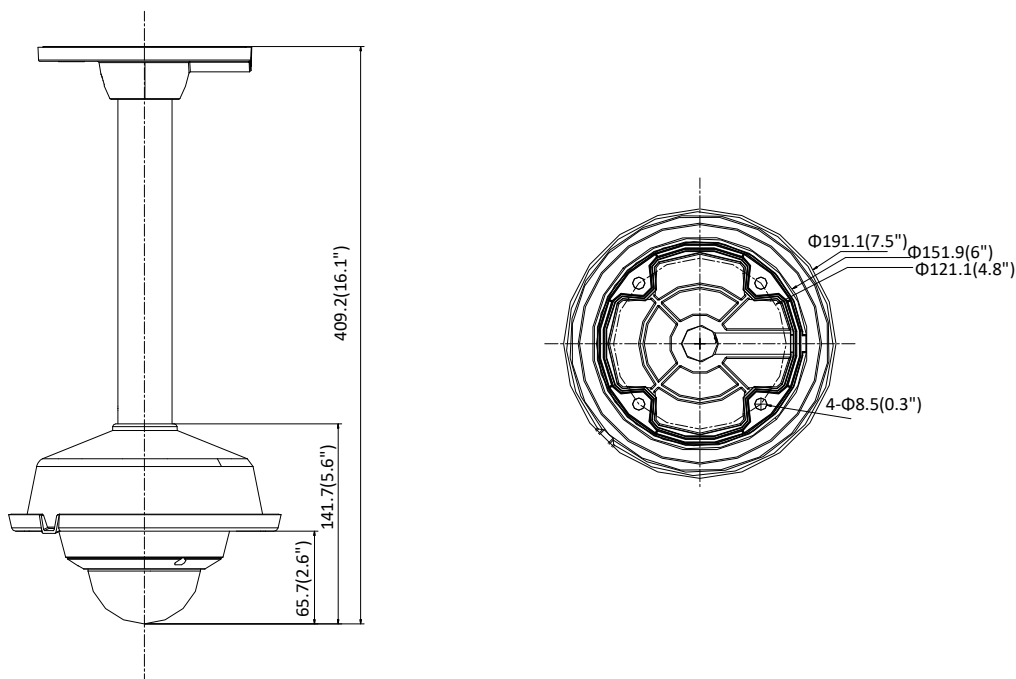

Available Model

DS-2CD2146G1-I (2.8/4/6 mm), DS-2CD2146G1-IS (2.8/4/6 mm)

Dimension

Camera:

Wall Mounting with the Bracket (DS-1272ZJ-120 and DS-1253ZJ-M):

Pendant Mounting with the Bracket (DS-1271ZJ-120 and DS-1253ZJ-M):

Unit: mm(inch)

Accessory

DS-1272ZJ-120
Wall Mount

DS-1272ZJ-120B
Wall Mount

DS-1276ZJ-SUS
Corner Mount

DS-1271ZJ-120
Pendant Mount

DS-1253ZJ-M
Rain Shade

Distributed by