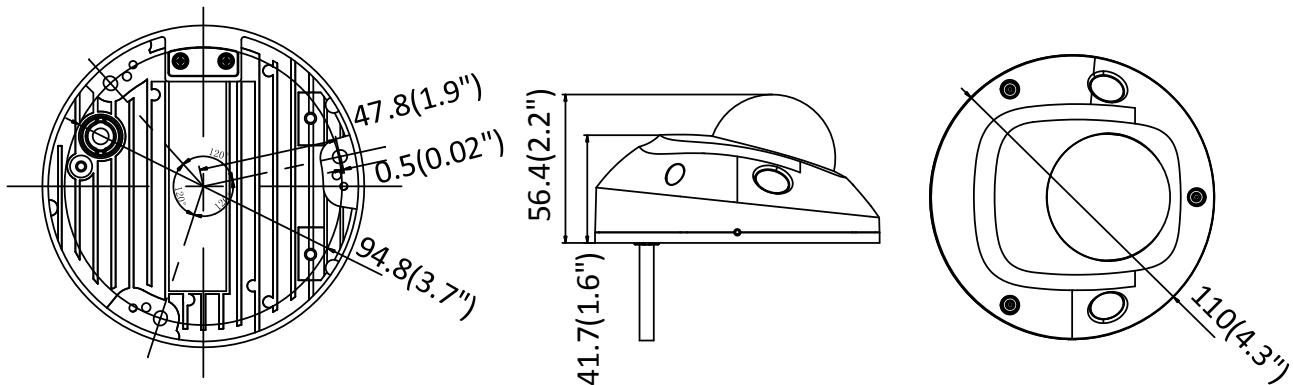

Web Client Language	32 languages English, Russian, Estonian, Bulgarian, Hungarian, Greek, German, Italian, Czech, Slovak, French, Polish, Dutch, Portuguese, Spanish, Romanian, Danish, Swedish, Norwegian, Finnish, Croatian, Slovenian, Serbian, Turkish, Korean, Traditional Chinese, Thai, Vietnamese, Japanese, Latvian, Lithuanian, Portuguese (Brazil)
Power Supply	12 VDC $\pm$ 25%, PoE (802.3af)
Power Consumption and Current	12 VDC, 0.7 A, max. 8.5 W, Φ 5.5mm coaxial plug power PoE (802.3af, 36 V to 57 V), 0.3 A to 0.1 A, max. 10 W
Protection Level	IK8, IP66
Material	Front cover: plastic, Bottom base: metal
Dimensions	Φ110 mm $\times$ 56.4 mm (Φ4.3" $\times$ 2.2")
Weight	Camera: Approx. 400 g (0.9 lb.)

Available Model

DS-2CD2545FWD-I (2.8/4/6 mm), DS-2CD2545FWD-IS (2.8/4/6 mm), DS-2CD2545FWD-IW (2.8/4/6 mm), DS-2CD2545FWD-IWS (2.8/4/6 mm)

Dimension

Accessory

Junction Box

Junction Box