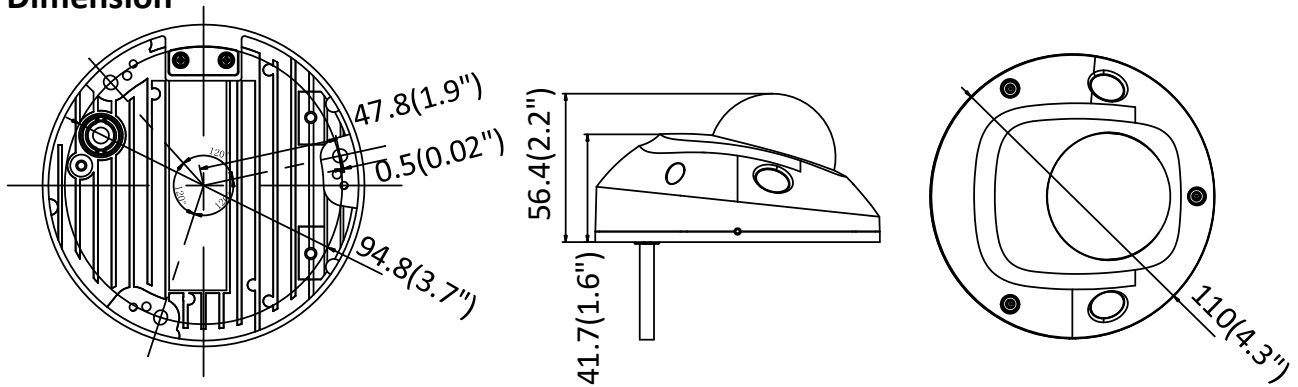

Dimension

Accessory

Junction Box

Distributed by

HIKVISION

Headquarters

No.555 Qianmo Road, Binjiang District,
Hangzhou 310051, China
T +86-571-8807-5998
overseasbusiness@hikvision.com

Hikvision USA
T +1-909-895-0400
sales.usa@hikvision.com

Hikvision Italy
T +39-0438-6902
info.it@hikvision.com

Hikvision Singapore
T +65-6684-4718
sg@hikvision.com

Hikvision Africa
T +27 (10) 0351172
sale.africa@hikvision.com

Hikvision Europe
T +31-23-55-42-770
info.eu@hikvision.com

Hikvision France
T +33(0)1-85-330-450
info.fr@hikvision.com

Hikvision Oceania
T +61-2-8599-4233
salesau@hikvision.com

Hikvision Hong Kong
T +852-2151-1761

Hikvision Middle East
T +971-4-8816086
salesme@hikvision.com

Hikvision Spain
T +34-91-737-16-55
info.es@hikvision.com

Hikvision Canada
T +1-909-895-0400
sales.usa@hikvision.com

Hikvision Russia
T +7-495-669-67-99
saleru@hikvision.com

Hikvision Poland
T +48-22-460-01-50
poland@hikvision.com

Hikvision Korea
T +82-31-731-8841
sales.korea@hikvision.com

Hikvision India
T +91-22-28469900
sales@pramahikvision.com

Hikvision UK
T +01628-902140
support.uk@hikvision.com

Hikvision Brazil
T +55 11 3318-0050
Latam.support@hikvision.com