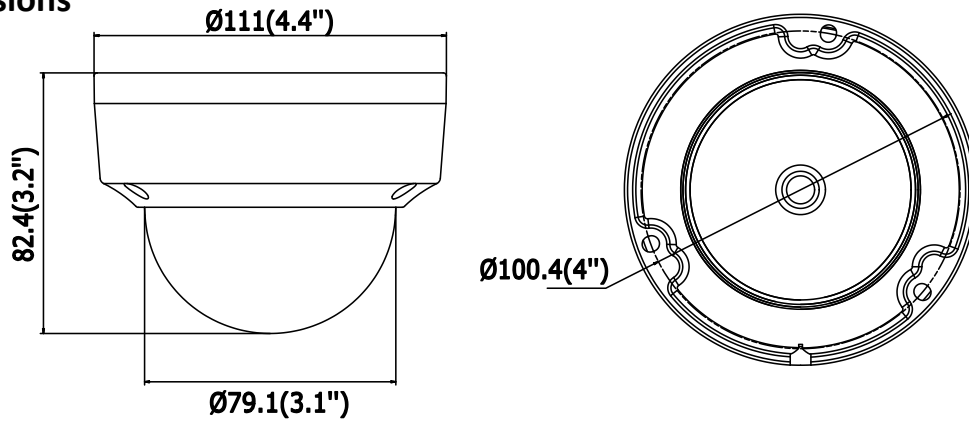

Dimensions

Unit: mm

Accessories

DS-1259ZJ

DS-1272ZJ-110

DS-1272ZJ-110B

DS-1271ZJ-110

DS-1280ZJ-DM18

DS-1276ZJ

DS-1275ZJ

DS-1250ZJ

Distributed by