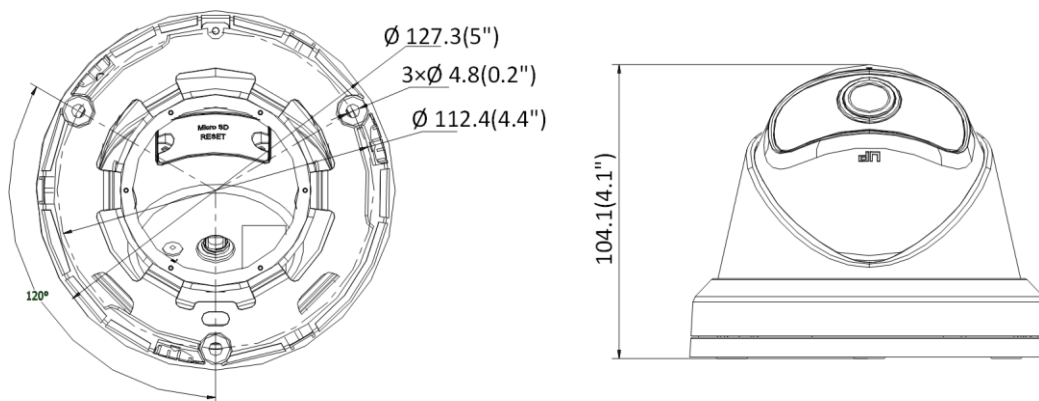

Safety	UL 60950-1, IEC 60950-1:2005 + Am 1:2009 + Am 2:2013, EN 60950-1:2005 + Am 1:2009 + Am 2:2013, IS 13252(Part 1):2010+A1:2013+A2:2015, IEC/EN 60950-1
Chemistry	2011/65/EU, 2012/19/EU, Regulation (EC) No 1907/2006

* Listed resolutions are only selectable options. It does not mean that all streams can work at their maximum resolution at the same time.

Available Model

DS-2CD2345GOP-I (1.68 mm)

Dimension

Unit: mm(inch)

Accessory