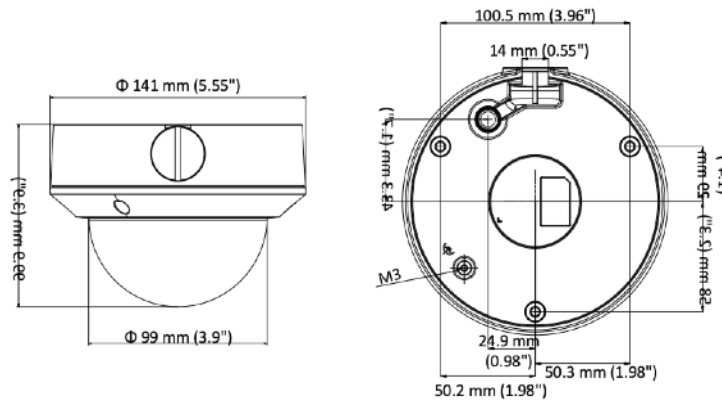

Image Setting	Saturation, brightness, contrast, sharpness, AGC, white balance adjustable by client software or web browser
Day/Night Switch	Auto, scheduled
Network	
Network Storage	Support Micro SD/SDHC/SDXC card (128G), local storage and NAS (NFS,SMB/CIFS), ANR
Alarm Trigger	Motion detection, video tampering alarm, network disconnected, IP address conflicted, illegal login
Protocols	TCP/IP, ICMP, HTTP, HTTPS, FTP, DHCP, DNS, DDNS, RTP, RTSP, RTCP, NTP, UPnP, SMTP, IGMP, 802.1X, QoS, IPv6, UDP, Bonjour
General Function	One-key reset, anti-flicker, heartbeat, mirror, password protection, privacy mask, watermark
Firmware Version	5.5.2
API	ONVIF (PROFILE S, PROFILE G), ISAPI
Simultaneous Live View	Up to 6 channels
User/Host	Up to 32 users 3 levels: Administrator, Operator and User
Client	iVMS-4200, iVMS-4500, iVMS-5200
Web Browser	IIE7+, Chrome18-42, Firefox5.0+, Safari5.02+
Interface	
Communication Interface	1 RJ45 10M/100M self-adaptive Ethernet port
Video Output (Without -Z)	1Vp-p composite output (75 Ω/BNC)
General	
Operating Conditions	-30 °C to 50 °C (-22 °F to 122 °F), humidity: 95% or less (non-condensing)
Power Supply	12 VDC ± 25%, 5.5 mm coaxial power plug PoE (802.3af, class 3)
Power Consumption and Current	-IZ: 12 VDC, 0.8 A, Max: 10 W; PoE: (802.3af, 36 V to 57 V), 0.35 A to 0.2 A, Max: 12 W -I: 12 VDC, 0.5 A, Max: 6 W; PoE: (802.3af, 36 V to 57 V), 0.22 A to 0.14 A, Max: 8 W
Protection Level	IP67, IK10 TVS 2000V lightning protection, surge protection and voltage transient protection
Material	Metal & Plastic
Dimensions	Camera: Φ 141 mm × 99.9 mm (5.6" × 3.9") With package: 140 mm × 140 mm × 154 mm (5.5" × 5.5" × 6.1")
Weight	Camera: Approx. 830 g (1.8 lb.) With package: Approx. 1070 g (2.4 lb.)

Available Model

DS-2CD1723G0-I (2.8 mm to 12 mm), DS-2CD1723G0-IZ (2.8 mm to 12 mm)

Dimension

Accessory

D20-AP(White)
Adapter Plate

DS-1273ZJ-135
Wall Mount

DS-1273ZJ-135B
Wall Mount

DS-1280ZJ-DM21
Junction Box