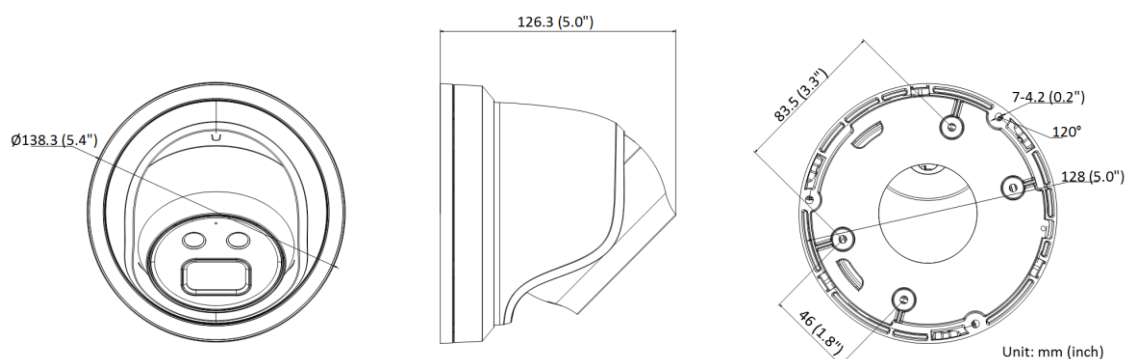

Power Consumption and Current	12 VDC, 0.48 A, max. 5.8 W PoE: (802.3af, 36 V to 57 V), 0.19 A to 0.12 A, max. 6.8 W
Power Interface	Ø5.5 mm coaxial power plug
Material	Metal except for trim ring
Camera Dimension	Ø138.3 × 126.3 mm (5.4" × 5.0")
Package Dimension	170 × 170 × 150 mm (6.7" × 6.7" × 5.9")
Camera Weight	Approx. 770 g (1.7 lb.)
With Package Weight	Approx. 1073 g (2.4 lb.)
Linkage Method	Upload to NAS/memory card, notify surveillance center, trigger record, trigger capture
Web Client Language	33 languages English, Russian, Estonian, Bulgarian, Hungarian, Greek, German, Italian, Czech, Slovak, French, Polish, Dutch, Portuguese, Spanish, Romanian, Danish, Swedish, Norwegian, Finnish, Croatian, Slovenian, Serbian, Turkish, Korean, Traditional Chinese, Thai, Vietnamese, Japanese, Latvian, Lithuanian, Portuguese (Brazil), Ukrainian
General Function	Anti-flicker, heartbeat, mirror, privacy masks, flash log, password reset via e-mail, pixel counter
Software Reset	Yes
Approval	
EMC	FCC (47 CFR Part 15, Subpart B); CE-EMC (EN 55032: 2015, EN 61000-3-2: 2014, EN 61000-3-3: 2013, EN 50130-4: 2011 +A1: 2014); RCM (AS/NZS CISPR 32: 2015); IC (ICES-003: Issue 6, 2016); KC (KN 32: 2015, KN 35: 2015)
Safety	UL (UL 60950-1); CB (IEC 60950-1:2005 + Am 1:2009 + Am 2:2013); CE-LVD (EN 60950-1:2005 + Am 1:2009 + Am 2:2013); BIS (IS 13252(Part 1):2010+A1:2013+A2:2015); LOA (IEC/EN 60950-1)
Environment	CE-RoHS (2011/65/EU); WEEE (2012/19/EU); Reach (Regulation (EC) No 1907/2006)
Protection	Ingression protection: IP67 (IEC 60529-2013)

Available Model

DS-2CD2346G2-I (2.8 mm, 4 mm, 6 mm)

DS-2CD2346G2-IU (2.8 mm, 4 mm, 6 mm)

Dimension

▪ Accessory

DS-1276ZJ-SUS
Corner Mount

DS-1271ZJ-140
Pendant Mount

DS-1273ZJ-140B
Wall Mount