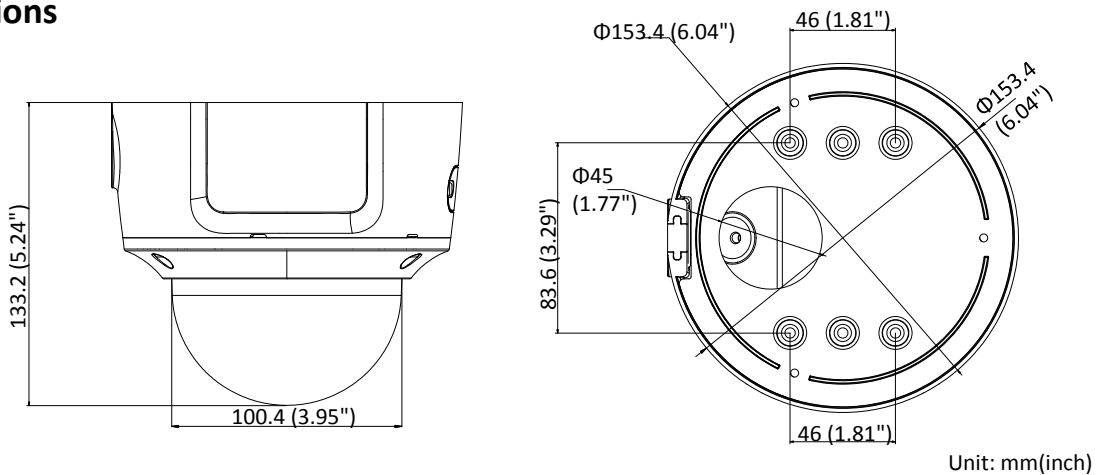

Material	Metal
Dimensions	Φ 153.4 × 133.2 mm (Φ 6.04" × 5.24")
Weight	Camera: 1287 g (2.8 lb.)

Available Model:

DS-2CD2745FWD-IZS (2.8 to 12 mm)

Dimensions

Accessories

DS-1473ZJ-155(Black)
Wall Mount