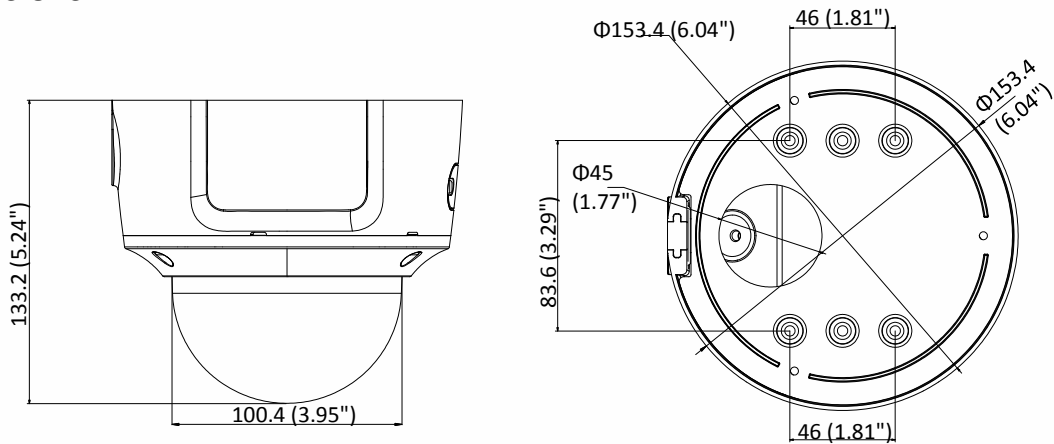

Power Consumption and Current	12 VDC, 0.9 A, max. 10.5 W PoE (802.3af, 36V to 57V), 0.4 A to 0.2 A, max. 12.5 W
Protection Level	IP66, IK10
Material	Metal
Dimensions	Φ 153.4 × 133.2 mm (Φ 6.04" × 5.24")
Weight	Camera: 1287 g (2.8 lb.)

Available Model:

DS-2CD3745G0-IZS (2.7 to 13.5 mm)

Dimensions

Unit: mm(inch)

Accessories

DS-1471ZJ-155
Pendant Mount

DS-1473ZJ-155
Wall Mount

DS-1475ZJ-SUS
Vertical Pole Mount