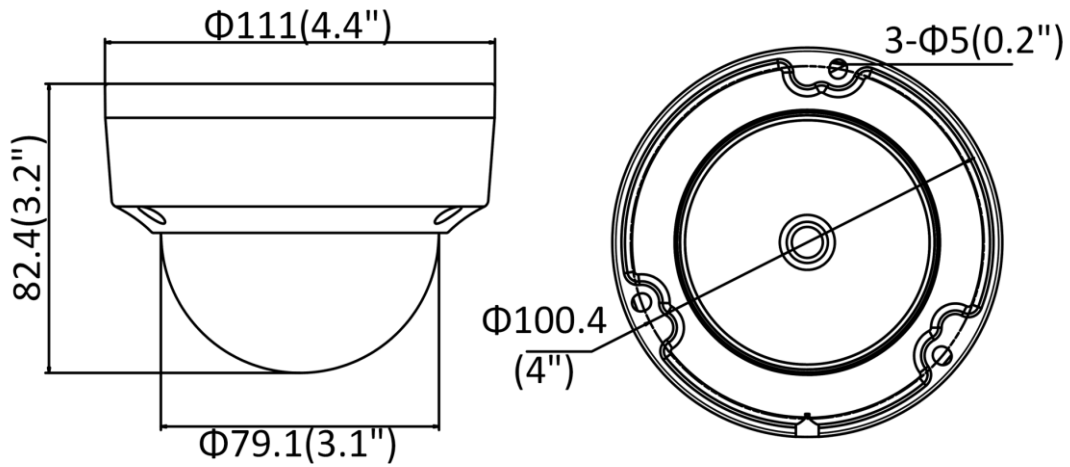

Dimension

Accessory