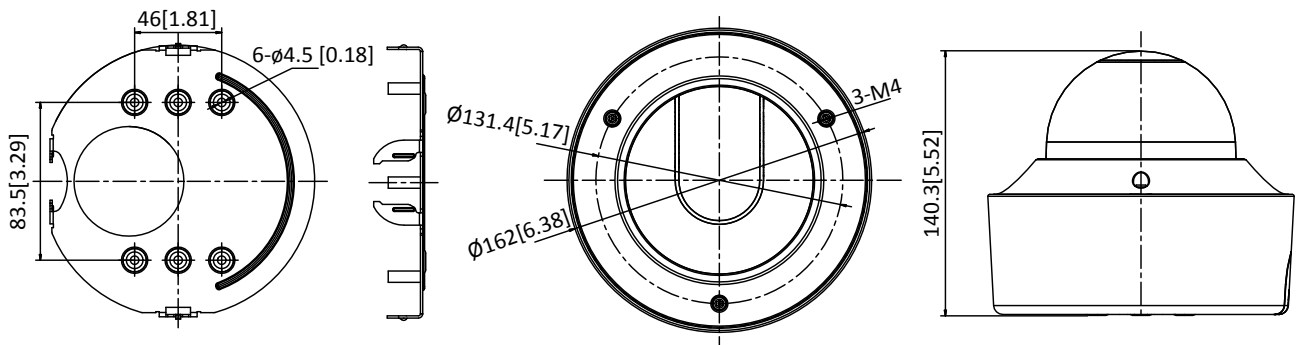

Power Supply	12 VDC $\pm$ 20%, two-core terminal block PoE (802.3at, class 3): 42.5 V to 57 V
Power Consumption and Current	-IZS: 12 VDC $\pm$ 20%: 0.7 A, max. 8.5 W, PoE (802.3at, class 3): 42.5 V to 57 V, 0.1 A to 0.2 A -IZHS: 12 VDC $\pm$ 20%: 1.1 A, max. 14 W, PoE (802.3at, class 3): 42.5 V to 57 V, 0.3 A to 0.4 A
Protection Level	IP67, IK10
Material	Aluminum Alloy
Dimensions	Camera: $\Phi 162 \times 140.3$ mm ($\Phi 6.4'' \times 5.5''$) With package: $251 \times 215 \times 189$ mm ($9.9'' \times 8.5'' \times 7.4''$)
Weight	Camera: 1450 g (3.20 lb.) With package: 1950 g (4.30 lb.)

Note: Listed resolutions are only selectable options. It does not mean that all streams can work at their maximum resolution at the same time.

Available Model

DS-2CD5526G0-IZS (2.8–12 mm), DS-2CD5526G0-IZHS (2.8–12 mm)

*-H: heater supported

Dimension

Unit: mm[inch]