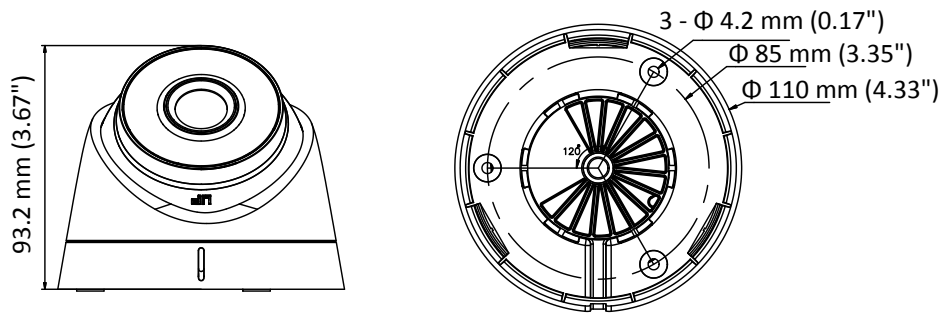

Dimension

Accessory

Distributed by

HIKVISION®

Headquarters

No.555 Qianmo Road, Binjiang District,
Hangzhou 310051, China
T +86-571-8807-5998
overseasbusiness@hikvision.com

Hikvision USA
T +1-909-895-0400
sales.usa@hikvision.com

Hikvision Italy
T +39-0438-6902
info.it@hikvision.com

Hikvision Singapore
T +65-6684-4718
sg@hikvision.com

Hikvision Africa
T +27 (10) 0351172
sale.africa@hikvision.com

Hikvision Europe
T +31-23-55-42-770
info.eu@hikvision.com

Hikvision France
T +33(0)1-85-330-450
info.fr@hikvision.com

Hikvision Oceania
T +61-2-8599-4233
salesau@hikvision.com

Hikvision Hong Kong
T +852-2151-1761

Hikvision Middle East
T +971-4-8816086
salesme@hikvision.com

Hikvision Spain
T +34-91-737-16-55
info.es@hikvision.com

Hikvision Canada
T +1-909-895-0400
sales.usa@hikvision.com

Hikvision Russia
T +7-495-669-67-99
saleru@hikvision.com

Hikvision Poland
T +48-22-460-01-50
poland@hikvision.com

Hikvision Korea
T +82-31-731-8841
sales.korea@hikvision.com

Hikvision India
T +91-22-28469900
sales@pramahikvision.com

Hikvision UK
T +01628-902140
support.uk@hikvision.com

Hikvision Brazil
T +55 11 3318-0050
Latam.support@hikvision.com